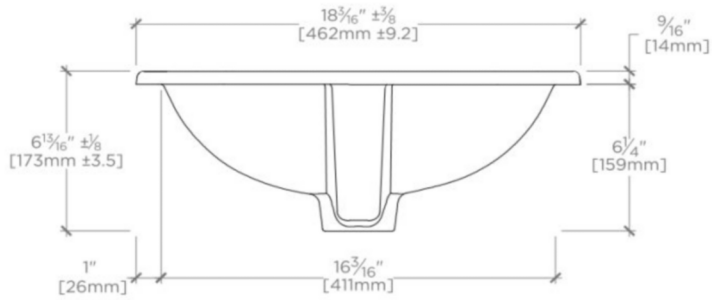

TECHNICAL DETAILS

ADA Compliance: When installed per ADA guidelines
Depth to Overflow: 3 1/8"
Drain Hole Depth: 1 3/4"
Drain Hole Diameter: 1 13/16"
Depth / Width: 12 3/4"
Height: 6 13/16"
Installation Type: Undermount
Length: 18 3/16"
Overflow Opening: Yes
Primary Material: Fine Fire Clay

CLARA

CYLV01

Clara Undermount Oval Vitreous China Single Glazed Lavatory Sink
 18 1/4" x 13 1/4" x 7 1/4"

TOP VIEW

SCALE: 1 1/2"=1'-0"

ISO VIEW

SCALE: 1 1/2"=1'-0"

FRONT VIEW

SCALE: 1 1/2"=1'-0"

SIDE VIEW

SCALE: 1 1/2"=1'-0"

DIMENSIONAL TOLERANCE: +/- 2%