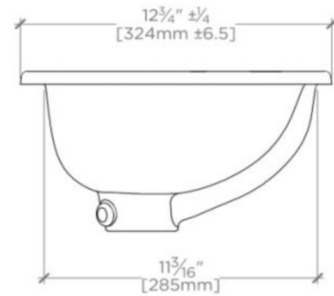

TECHNICAL DETAILS

ADA Compliance: When installed per ADA guidelines
Depth to Overflow: 3 1/8"
Drain Hole Depth: 1 3/4"
Drain Hole Diameter: 1 13/16"
Depth / Width: 12 3/4"
Height: 6 13/16"
Installation Type: Undermount
Length: 18 3/16"
Overflow Opening: Yes
Primary Material: Fine Fire Clay

CLARA

CYLV01

Clara Undermount Oval Vitreous China Single Glazed Lavatory Sink
 18 1/4" x 13 1/4" x 7 1/4"

TOP VIEW

SCALE: 1 1/2"=1'-0"

ISO VIEW

SCALE: 1 1/2"=1'-0"

FRONT VIEW

SCALE: 1 1/2"=1'-0"

SIDE VIEW

SCALE: 1 1/2"=1'-0"

DIMENSIONAL TOLERANCE: +/- 2%