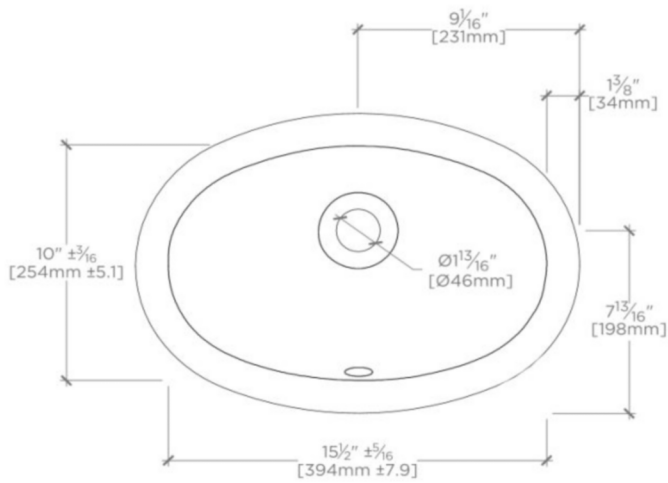

TECHNICAL DETAILS

ADA Compliance: When installed per ADA guidelines
Depth to Overflow: 3 1/8"
Drain Hole Depth: 1 3/4"
Drain Hole Diameter: 1 13/16"
Depth / Width: 12 3/4"
Height: 6 13/16"
Installation Type: Undermount
Length: 18 3/16"
Overflow Opening: Yes
Primary Material: Fine Fire Clay

INSPIRATION

Simple in form and smaller in size, these rectangular and oval sinks bring practical elegance to a variety of settings. Ideal for apartments and powder rooms.

CODES & STANDARDS

Code # CYLV10: Complies with ASME A112.19.2 and ADA.

CLARA

CYLV01

Clara Undermount Oval Vitreous China Single Glazed Lavatory Sink
 18 1/4" x 13 1/4" x 7 1/4"

TOP VIEW

SCALE: 1 1/2"=1'-0"

ISO VIEW

SCALE: 1 1/2"=1'-0"

FRONT VIEW

SCALE: 1 1/2"=1'-0"

SIDE VIEW

SCALE: 1 1/2"=1'-0"

DIMENSIONAL TOLERANCE: +/- 2%