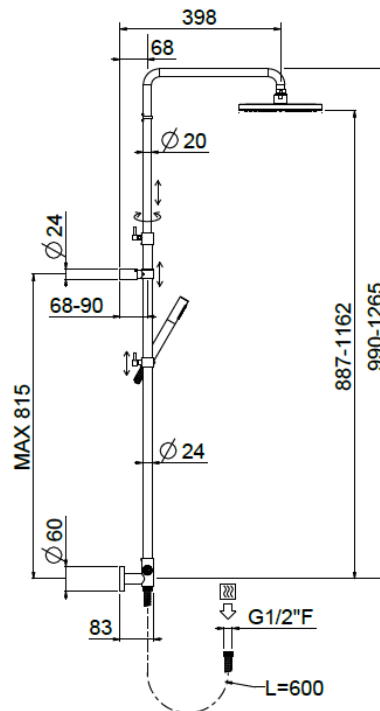

Bridge telescopic exposed

Bridge telescopic exposed, Stick shower head
30679X/ED-CRX

TECHNICAL INFORMATION

Bridge turning shower column with adjustable mounting with articulated shower holder, external holder with flexible hose cm 60, adjustable upper holder and diverter. Non-liming inspectable round shower head Ø300 in chromed stainless steel. Brass non-liming inspectable one jet round shower. PVC smooth double anti-torsion flexible hose cm 150. CHROME

Flow rate:

? Doccia o soffione?

PICTURE

SPARE PARTS

FEATURES

Rain jet

Non-liming

adjustable telescopic shower column

double anti-torsion

TECHNICAL DRAWING

FINISHINGS