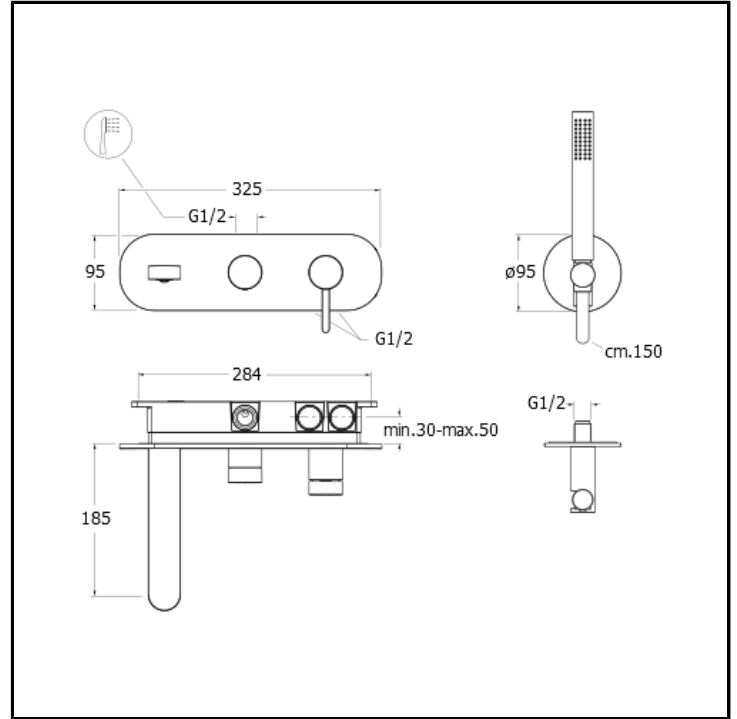

CRIUC102

■ CRISTINA
RUBINETTERIE

Bath/shower mixer external parts for CRICS100 (right side) - CRICS101 (left side) with 2 outlet diverter, LONG LIFE flexible hose, brass anti-lime hand shower and metal plate