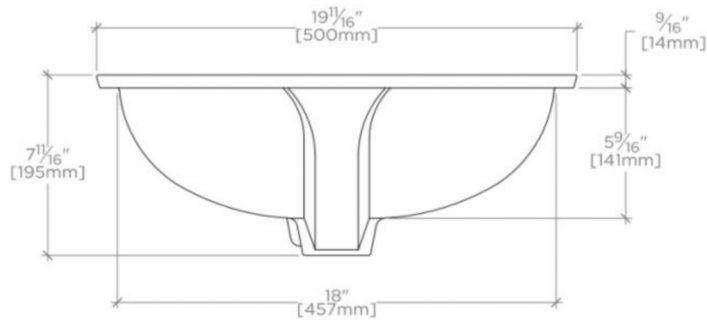

TECHNICAL DETAILS

ADA Compliance: When installed per ADA guidelines
Bowl Shape: Oval
Drain Hole Depth: 1 3/8"
Drain Hole Diameter: 1 3/8"
Depth / Width: 16 1/8"
Height: 7 11/16"
Installation Type: Undermount
Integrated Diverter: N
Integrated Spray: N
Length: 19 11/16"
Primary Material: Vitreous China
Spout Swivel: N
Stain Resistance: N
Suggested Application: Bath

PRODUCT (NOTES)

Dimensions of sinks are nominal and are subject to slight variations.

CLARA

CYLV10

Clara Undermount Oval Vitreous China Single Glazed Lavatory Sink
 19 11/16" x 16 1/8" x 7 11/16"

TOP VIEW

SCALE: 1/2"=1'-0"

FRONT VIEW

SCALE: 1/2"=1'-0"

SIDE VIEW

SCALE: 1/2"=1'-0"