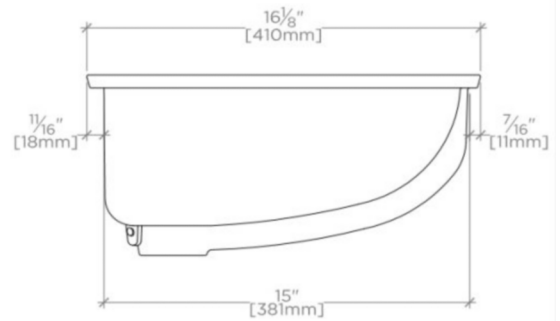

TECHNICAL DETAILS

ADA Compliance: When installed per ADA guidelines
Bowl Shape: Oval
Drain Hole Depth: 1 3/8"
Drain Hole Diameter: 1 3/8"
Depth / Width: 16 1/8"
Height: 7 11/16"
Installation Type: Undermount
Integrated Diverter: N
Integrated Spray: N
Length: 19 11/16"
Primary Material: Vitreous China
Spout Swivel: N
Stain Resistance: N
Suggested Application: Bath

PRODUCT (NOTES)

Dimensions of sinks are nominal and are subject to slight variations.

CLARA

CYLV10

Clara Undermount Oval Vitreous China Single Glazed Lavatory Sink
 19 11/16" x 16 1/8" x 7 11/16"

TOP VIEW

SCALE: 1/2"=1'-0"

FRONT VIEW

SCALE: 1/2"=1'-0"

SIDE VIEW

SCALE: 1/2"=1'-0"