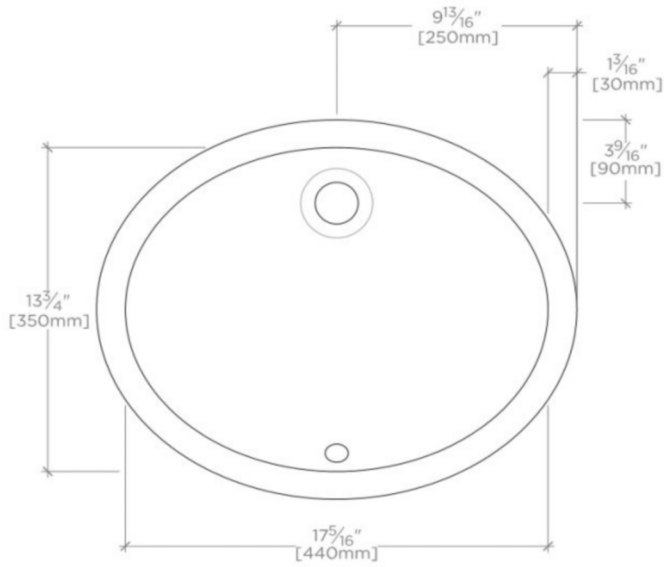

CLARA

CYLV10

Clara Undermount Oval Vitreous China Single Glazed Lavatory Sink
19 11/16" x 16 1/8" x 7 11/16"

SHOWN IN CLARA UNDERMOUNT OVAL VITREOUS CHINA SINGLE GLAZED LAVATORY SINK 18 1/4" X 13 1/4" X 7 1/4"

TECHNICAL DETAILS

ADA Compliance: When installed per ADA guidelines
Bowl Shape: Oval
Drain Hole Depth: 1 3/8"
Drain Hole Diameter: 1 3/8"
Depth / Width: 16 1/8"
Height: 7 11/16"
Installation Type: Undermount
Integrated Diverter: N
Integrated Spray: N
Length: 19 11/16"
Primary Material: Vitreous China
Spout Swivel: N
Stain Resistance: N
Suggested Application: Bath

PRODUCT (NOTES)

Dimensions of sinks are nominal and are subject to slight variations.

CLARA

CYLV10

Clara Undermount Oval Vitreous China Single Glazed Lavatory Sink
 19 11/16" x 16 1/8" x 7 11/16"

TOP VIEW

SCALE: 1/2"=1'-0"

FRONT VIEW

SCALE: 1/2"=1'-0"

SIDE VIEW

SCALE: 1/2"=1'-0"