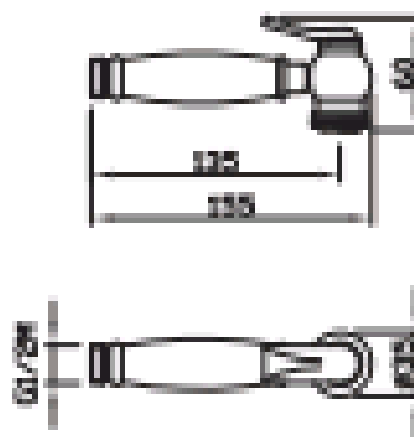

## TECHNICAL INFORMATION

Brass one jet push lever shower with spherical handle. CHROME

## FEATURES

rain jet

dripless

## PICTURE

## TECHNICAL DRAWING