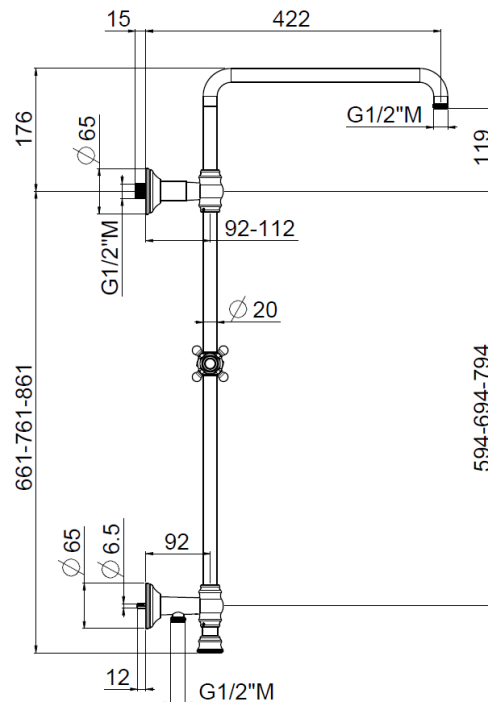

Colonial high wall outlet

Colonial high wall outlet, Colonial shower head
30027/IA-C-CR

TECHNICAL INFORMATION

Turning shower column with adjustable traditional mounting and articulated shower holder, high water connection integrated in the upper holder, diverter, column height adjustable with optional extension kit. Colonial non-liming shower head Ø310 in brass/stainless steel and one jet Colonial shower in brass. Brass double spiral flexible hose cm 150. Wheelbase 600 mm.
CHROME

FEATURES

Rain jet

Non-liming

adjustable telescopic shower column

PICTURE

SPARE PARTS

TECHNICAL DRAWING

FINISHINGS