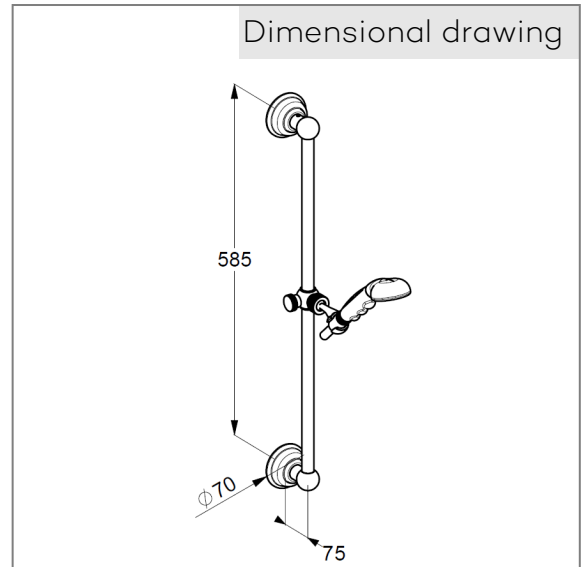

Technical Data

KLUDI 1926
shower set 1 S
DN 15

Ref.:
2710345

Finishes:
45 gold plated 23 carat

Product description
Manufacturer KLUDI GmbH & Co. KG
Typ: KLUDI 1926
shower set 1 S DN 15
Ref.: 2710345

hand shower 1 S
1 spray pattern
connection 1/2"
sieve seal

Shower hose
plastic coated
with metal-effect
with conical nuts
G 1/2 x G 1/2 x 1500 mm

wall rail 600 mm
with fixing material
for rigid wall mounting
height-adjustable hand shower holder
horizontally and vertically adjustable

Product picture

Dimensional drawing

Flow rate diagram