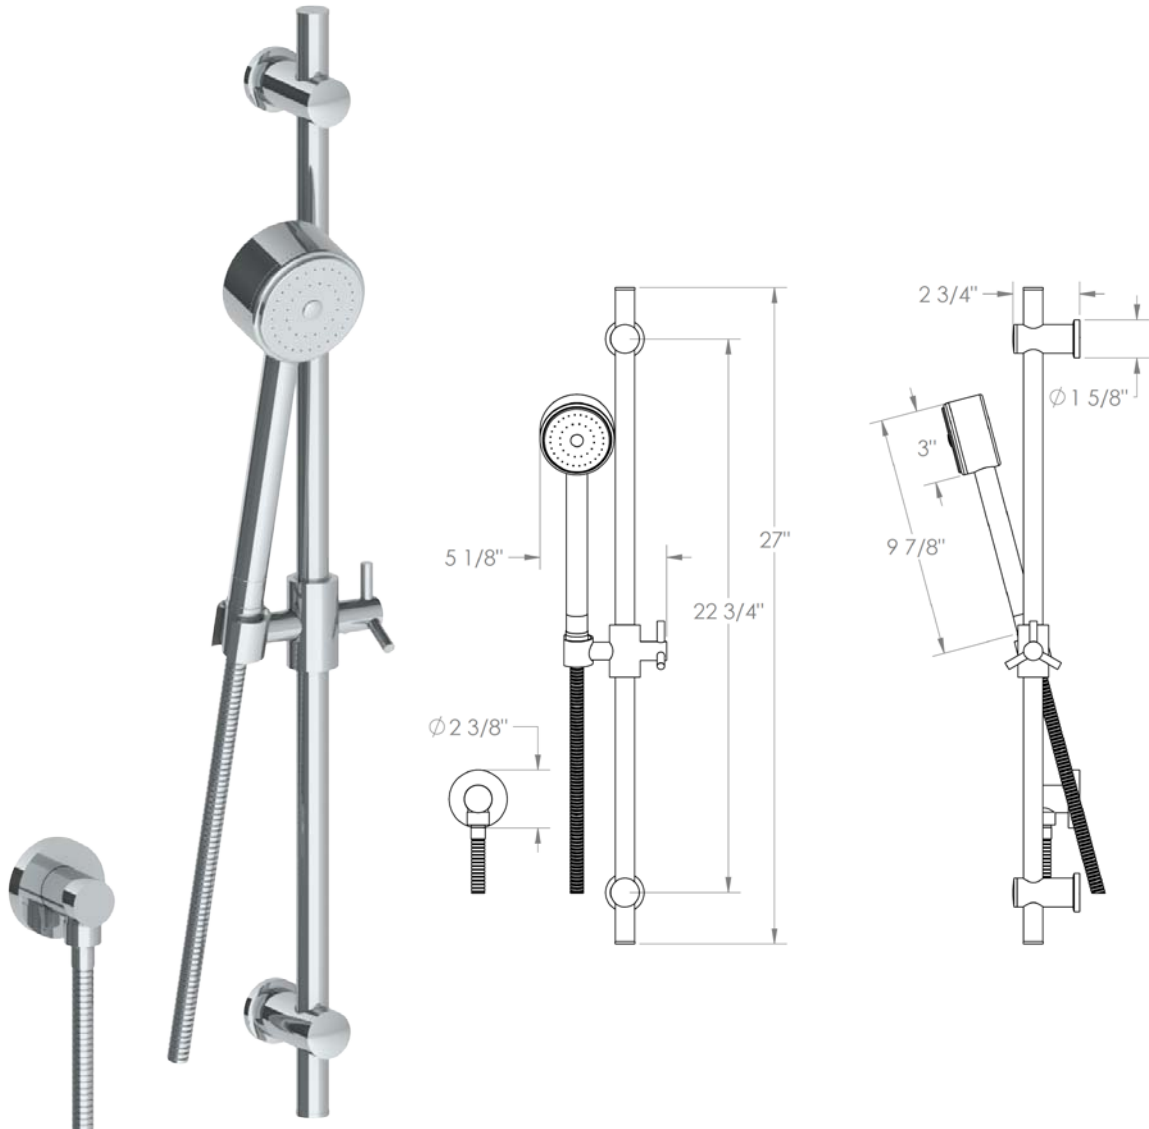

31-HSPB2

Positioning Bar Shower Kit with Volume Hand Shower

Includes 69" Hose

Flow Rate: 1.75GPM

Meets the applicable requirements of ASME A112.18.1-2005/CSA B125.1-05, entitled "Plumbing Supply Fittings"