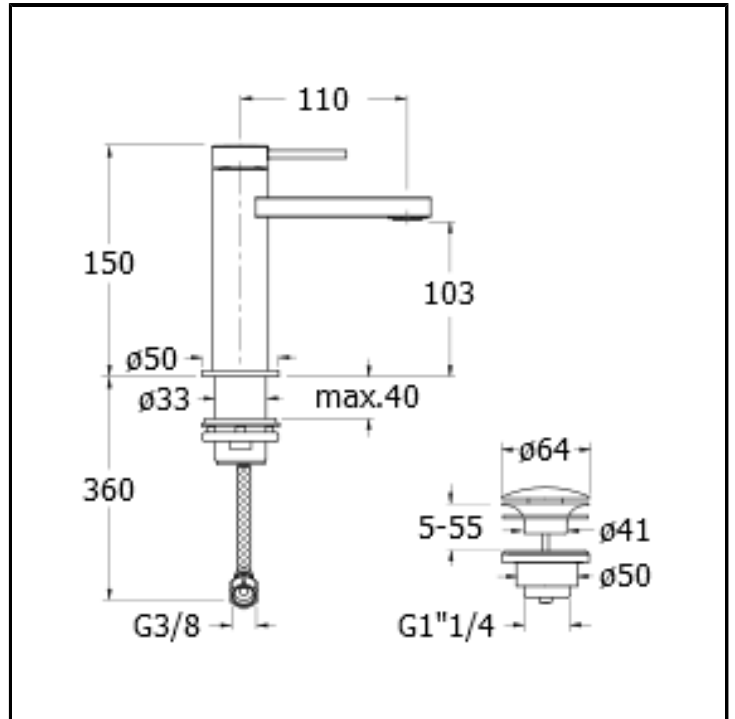

# CRIUC220

■ CRISTINA  
RUBINETTERIE

Basin mixer REGULAR with 1"1/4 Up&Down waste