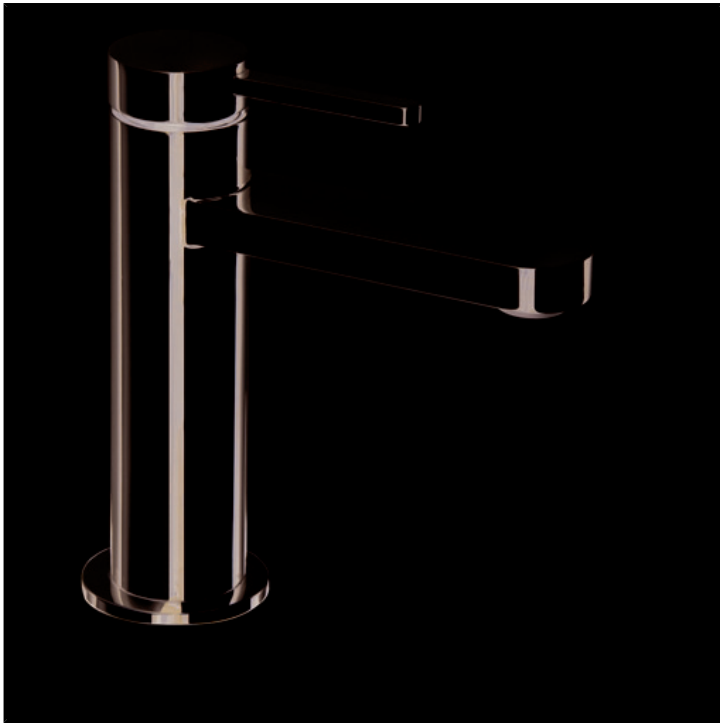

# CRIUC220

■ CRISTINA  
RUBINETTERIE

Basin mixer REGULAR with 1"1/4 Up&Down waste

## FINITURE

 Chrome

## FEATURES (MODEL NAME SIDE)

- Regular