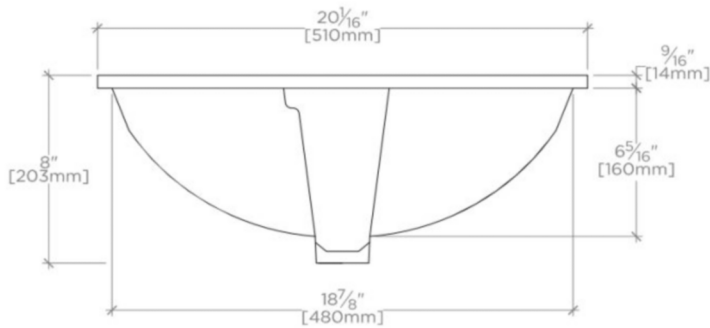

TECHNICAL DETAILS

Bowl Shape: Rectangular
Depth / Width: 14 1/8"
Height: 8"
Installation Type: Undermount
Integrated Diverter: N
Integrated Spray: N
Length: 20 1/16"
Primary Material: Vitreous China
Spout Swivel: N
Stain Resistance: N
Suggested Application: Bath

PRODUCT (NOTES)

Dimensions of sinks are nominal and are subject to slight variations.

CLARA

CYLV22

Clara Undermount Rectangular Vitreous China Lavatory Sink
 Double Glazed 20 1/16" x 14 1/8" x 8"

TOP VIEW

SCALE: 1 1/2"=1'-0"

FRONT VIEW

SCALE: 1 1/2"=1'-0"

SIDE VIEW

SCALE: 1 1/2"=1'-0"