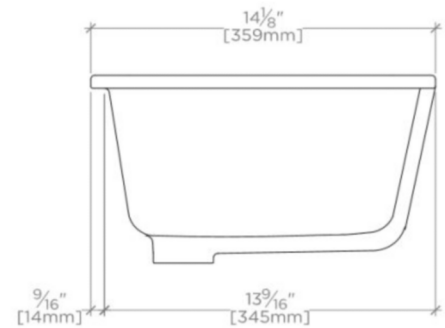

TECHNICAL DETAILS

Bowl Shape: Rectangular
Depth / Width: 14 1/8"
Height: 8"
Installation Type: Undermount
Integrated Diverter: N
Integrated Spray: N
Length: 20 1/16"
Primary Material: Vitreous China
Spout Swivel: N
Stain Resistance: N
Suggested Application: Bath

PRODUCT (NOTES)

Dimensions of sinks are nominal and are subject to slight variations.

CLARA

CYLV22

Clara Undermount Rectangular Vitreous China Lavatory Sink
 Double Glazed 20 1/16" x 14 1/8" x 8"

TOP VIEW

SCALE: 1 1/2"=1'-0"

FRONT VIEW

SCALE: 1 1/2"=1'-0"

SIDE VIEW

SCALE: 1 1/2"=1'-0"