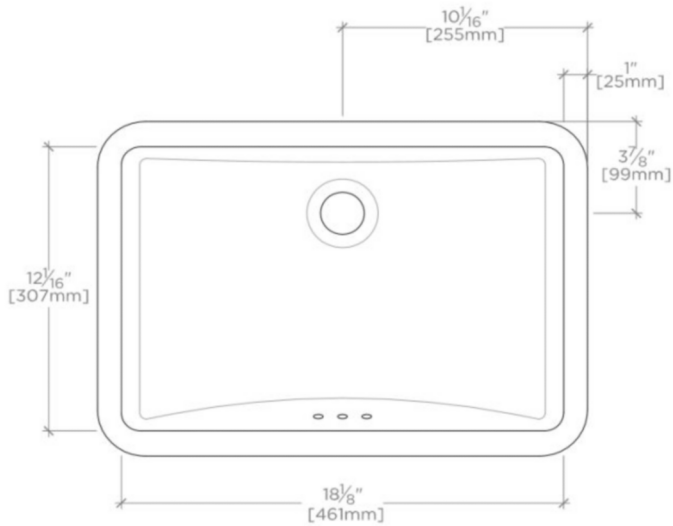

TECHNICAL DETAILS

Bowl Shape: Rectangular
Depth / Width: 14 1/8"
Height: 8"
Installation Type: Undermount
Integrated Diverter: N
Integrated Spray: N
Length: 20 1/16"
Primary Material: Vitreous China
Spout Swivel: N
Stain Resistance: N
Suggested Application: Bath

INSPIRATION

Simple in form and smaller in size, these rectangular and oval sinks bring practical elegance to a variety of settings. Ideal for apartments and powder rooms.

PRODUCT FEATURES

High gloss finish makes Clara sinks stain and scratch resistant.
Intense heat during the firing process produces a hard, non-porous surface that will not fade or discolor.
Shape and drain position of this sink pushes plumbing back to provide more storage space under the sink.

PRODUCT (NOTES)

Dimensions of sinks are nominal and are subject to slight variations.

CLARA

CYLV22

Clara Undermount Rectangular Vitreous China Lavatory Sink
 Double Glazed 20 1/16" x 14 1/8" x 8"

TOP VIEW

SCALE: 1 1/2"=1'-0"

FRONT VIEW

SCALE: 1 1/2"=1'-0"

SIDE VIEW

SCALE: 1 1/2"=1'-0"