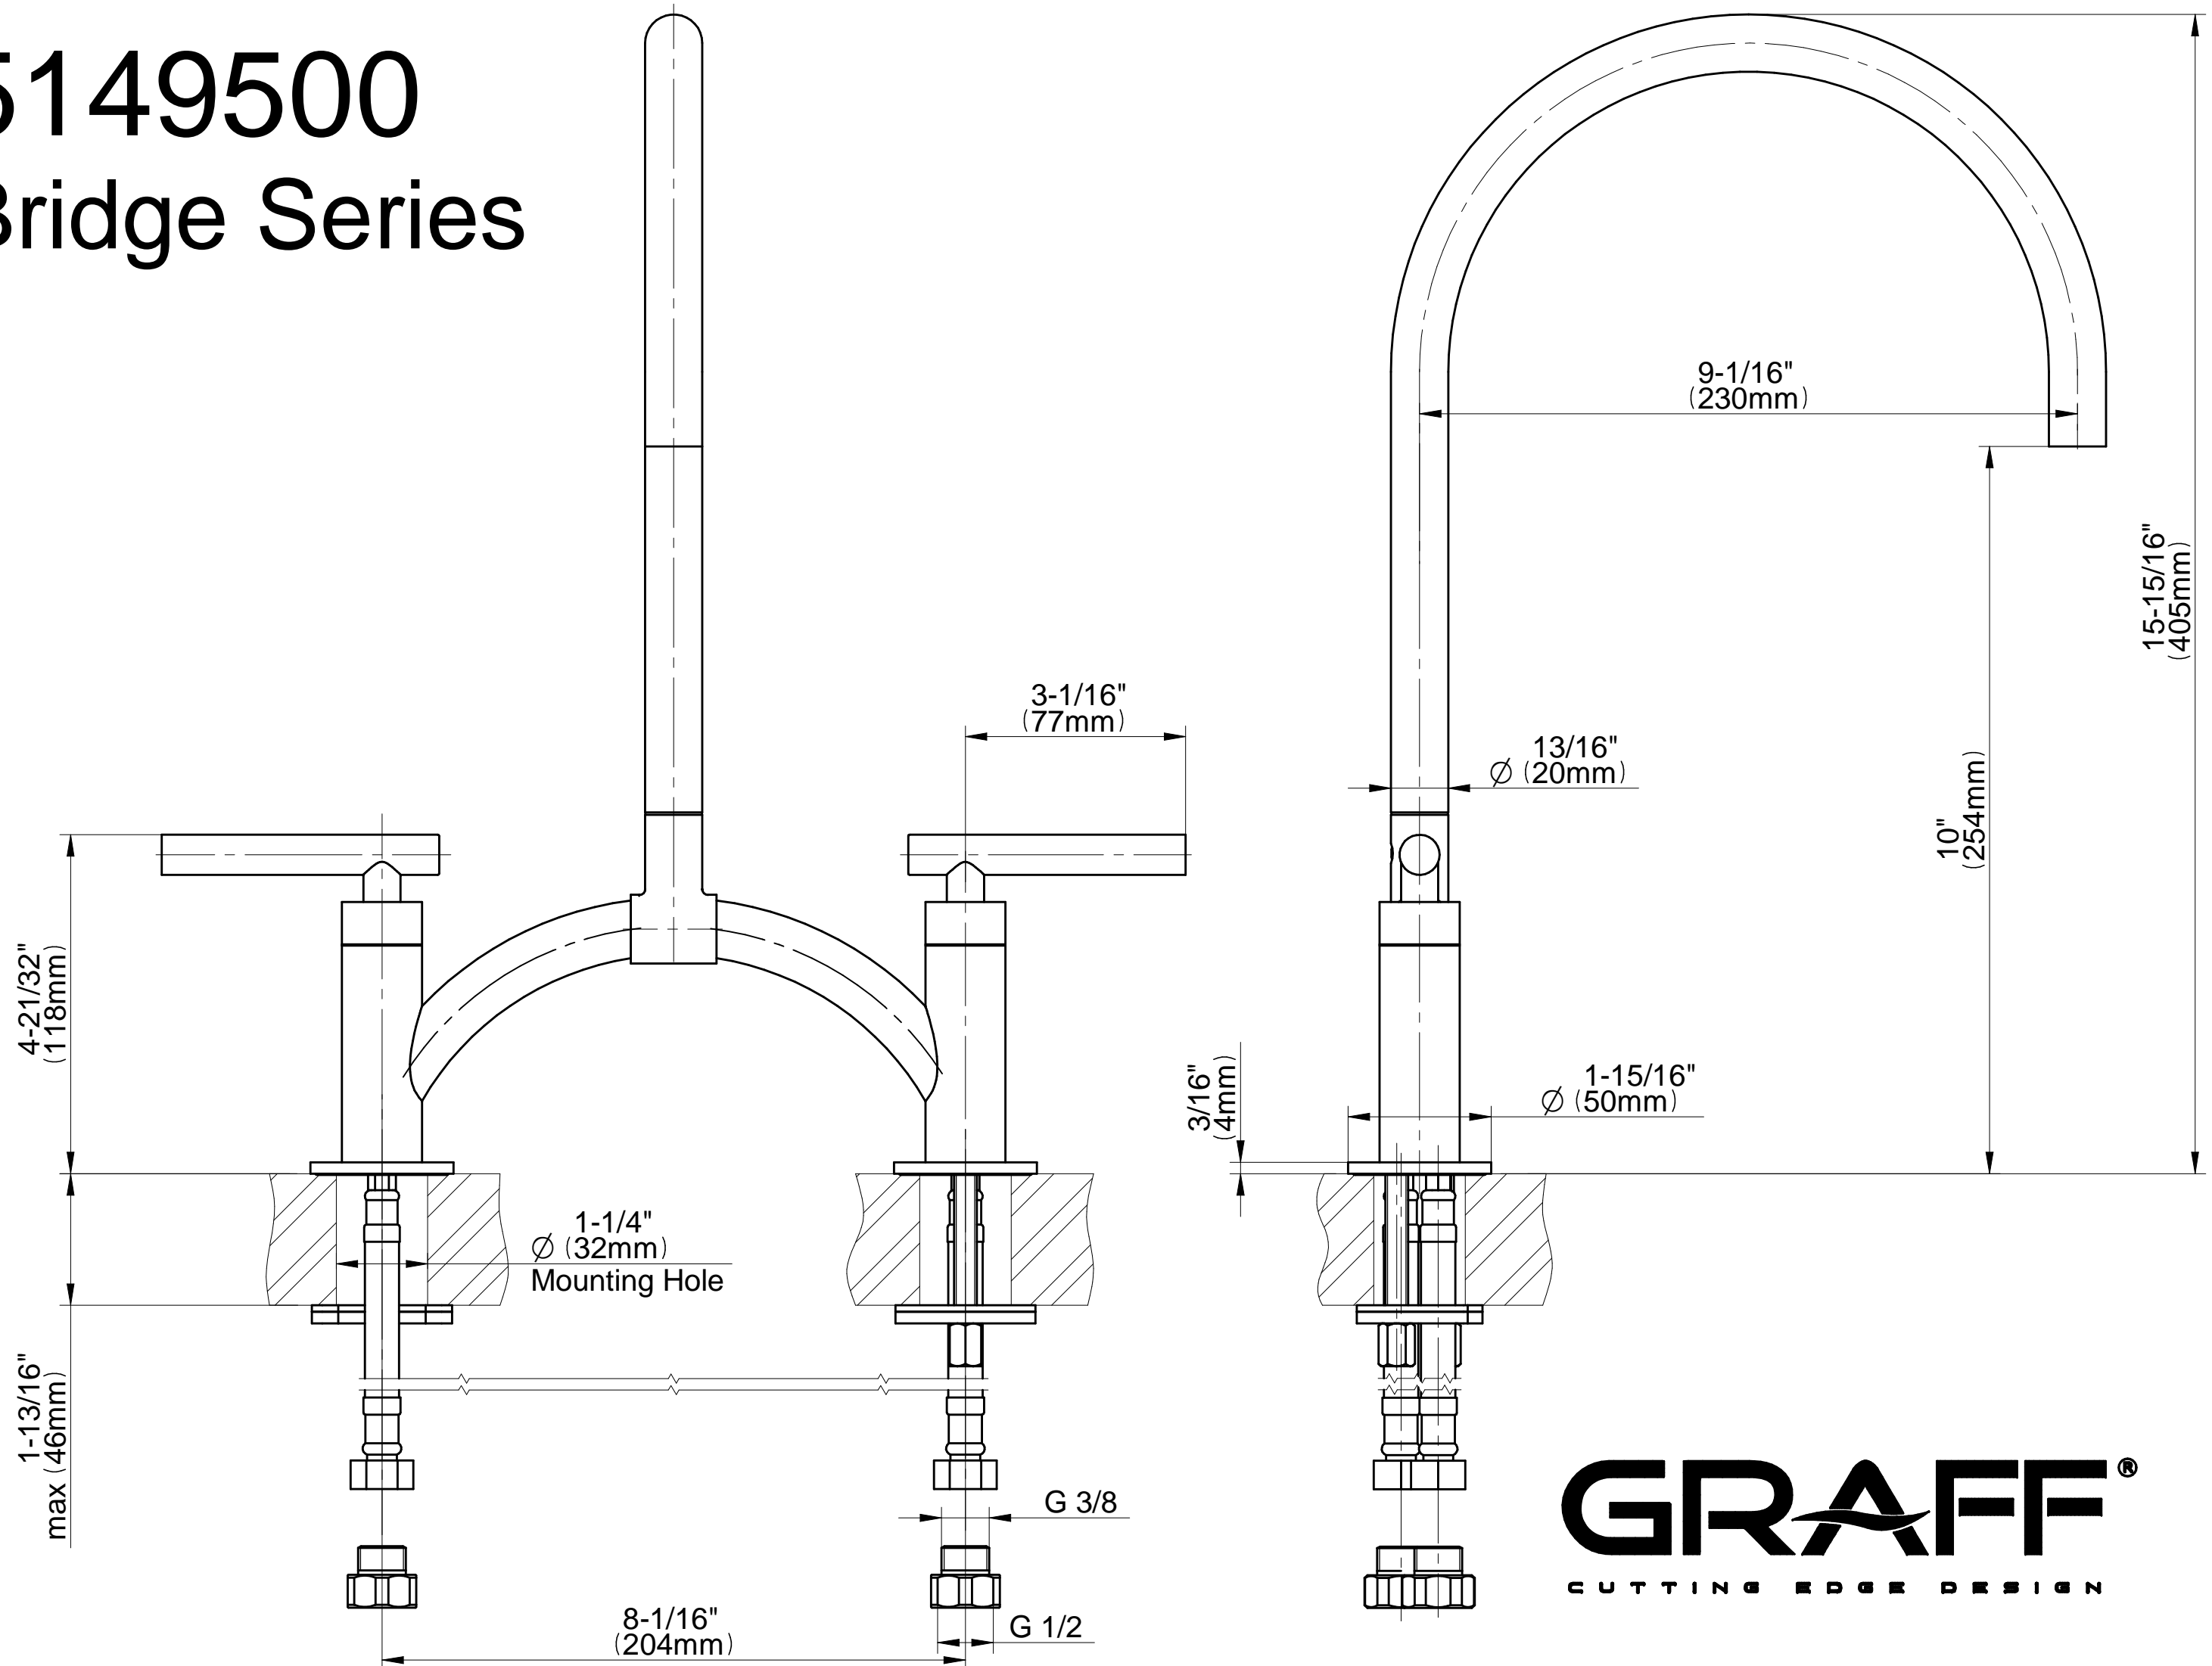

# 5149500 Bridge Series

**GRAFF**<sup>®</sup>  
CUTTING EDGE DESIGN