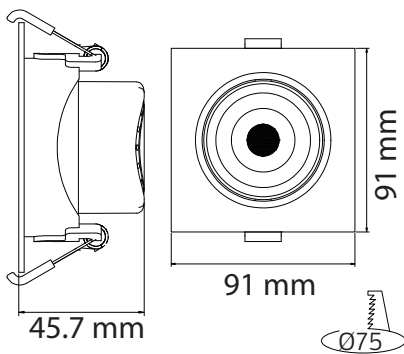

LED DOWNLIGHT

Product&Family Code: 016 054 0005

MAYA-5

Technical Drawing

Technical Data

Voltage (V)	100-240V
Product Wattage (W)	5
Equivalence with incandescent lamp	40
Colour Render Index (Ra)	>Ra70
Colour Temperature (K)	6400K
Materials	Plastic
Protection Class	II
Dimmable	No
EEI	A to A++
Warm-up time up to 60 % of the full light output	Instant Full Light
Luminous Flux (lm)	400
Luminous Efficacy (lm/W)	80
Rated Life (hrs) ⌚	30.000
IP Rating	20
Power Factor	>0.5
Beam Angle	52°
Starting Time	<0.2s
Number of ON-OFF cycling	x20.000