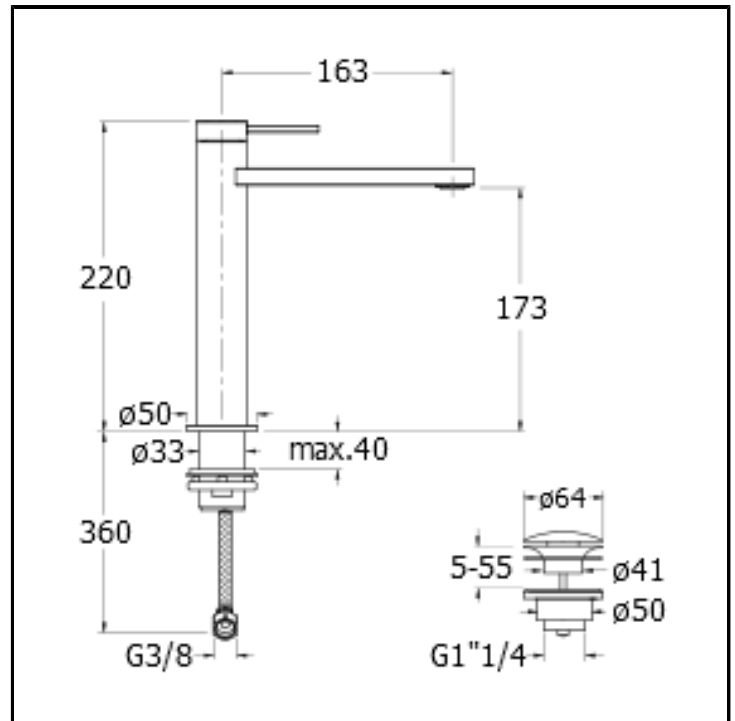

CRIUC227

■ CRISTINA
RUBINETTERIE

Basin mixer MEDIUM with 1"1/4 Up&Down waste

FINITURE

 Chrome

FEATURES (MODEL NAME SIDE)

- Medium

FEATURES FROM TECHNOLOGIES