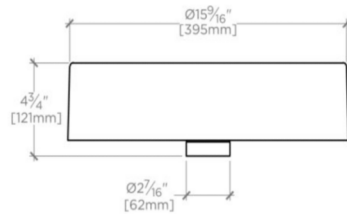

CLARA

CYLV30

Clara Vessel Round Vitreous China Double Glazed Lavatory Sink 15 3/4" x 15 3/4" x 4"

SHOWN IN CLARA VESSEL ROUND VITREOUS CHINA DOUBLE GLAZED LAVATORY SINK 15 3/4" X 15 3/4" X 4" | CYLV30

TECHNICAL DETAILS

PRODUCT FEATURES

High gloss finish makes Clara sinks stain and scratch resistant.
Intense heat during the firing process produces a hard, non-porous surface that will not fade or discolor.

CLARA

CYLV30

Clara Vessel Round Vitreous China Double Glazed Lavatory Sink 15
3/4" x 15 3/4" x 4"

TOP VIEW

SCALE: 1/2"=1'-0"

ISO VIEW

SCALE: 1/2"=1'-0"

FRONT VIEW

SCALE: 1/2"=1'-0"

SIDE VIEW

SCALE: 1/2"=1'-0"

DIMENSIONAL TOLERANCE: $\pm 13/64$ " [± 5 mm]