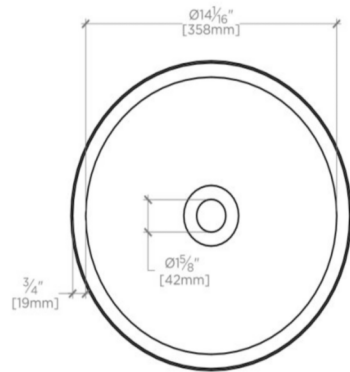

CLARA

CYLV30

Clara Vessel Round Vitreous China Double Glazed Lavatory Sink 15 3/4" x 15 3/4" x 4"

SHOWN IN CLARA VESSEL ROUND VITREOUS CHINA DOUBLE GLAZED LAVATORY SINK 15 3/4" X 15 3/4" X 4" | CYLV30

TECHNICAL DETAILS

PRODUCT FEATURES

High gloss finish makes Clara sinks stain and scratch resistant.
Intense heat during the firing process produces a hard, non-porous surface that will not fade or discolor.

CLARA

CYLV30

Clara Vessel Round Vitreous China Double Glazed Lavatory Sink 15
3/4" x 15 3/4" x 4"

TOP VIEW

SCALE: 1/2"=1'-0"

ISO VIEW

SCALE: 1/2"=1'-0"

FRONT VIEW

SCALE: 1/2"=1'-0"

SIDE VIEW

SCALE: 1/2"=1'-0"

DIMENSIONAL TOLERANCE: $\pm 13/64$ " [± 5 mm]