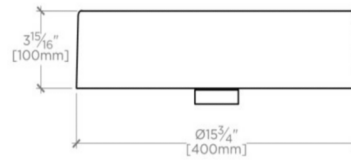

CLARA

CYLV30

Clara Vessel Round Vitreous China Double Glazed Lavatory Sink 15 3/4" x 15 3/4" x 4"

SHOWN IN CLARA VESSEL ROUND VITREOUS CHINA DOUBLE GLAZED LAVATORY SINK 15 3/4" X 15 3/4" X 4" | CYLV30

TECHNICAL DETAILS

TOP VIEW

SCALE: 1/2"=1'-0"

ISO VIEW

SCALE: 1/2"=1'-0"

FRONT VIEW

SCALE: 1/2"=1'-0"

SIDE VIEW

SCALE: 1/2"=1'-0"

DIMENSIONAL TOLERANCE: $\pm 13/64$ " [± 5 mm]