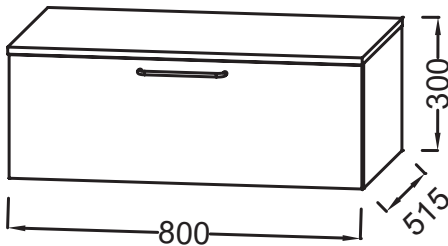

NR4 - Mèlaminé
Marbre blanc

M90 - Mèlaminé
Noir mat

Main features:

Features

- DIMENSIONS: 80 x 0 x 0 cm
- MATERIAL: Lacquer or melamine
- NORMS AND REGULATION: NF
- VERSION: Chrome drawer
- WEIGHT: 22.7 kg
- INSTALLATION TYPE: Wall-hung
- STORAGE TYPE: Drawer
- TYPE OF COORDINATING FURNITURE : Drawer unit

Consumer benefits

- PRACTICAL: Additional storage solution
- SOUND COMFORT: Drawers equipped with a damper close system
- PERFECT FINISH: Wide choice of finishes

Technical drawing

Product Specification: Drawer unit 80 cm, 1 drawer, chrome wire handle. EB2538-R5. Collection: ODÉON RIVE GAUCHE. DIMENSIONS: 80 x 0 x 0 cm. WEIGHT: 22.7 kg. MATERIAL: Lacquer or melamine. INSTALLATION TYPE: Wall-hung. NORMS AND REGULATION: NF. STORAGE TYPE: Drawer. VERSION: Chrome drawer. TYPE OF COORDINATING FURNITURE : Drawer unit.