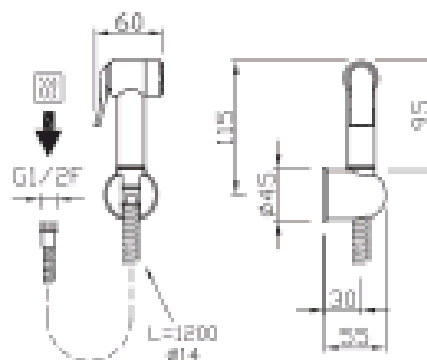

Set Mini

Cilindrica shut-off set
18705/C-120-CR

TECHNICAL INFORMATION

Brass push lever shower with interchangeable filter. ABS fixed holder. Stainless steel double spiral flexible hose cm 120. CHROME

FEATURES

rain jet

hydromassage jet

dripless

PICTURE

TECHNICAL DRAWING

SPARE PARTS

FINISHINGS