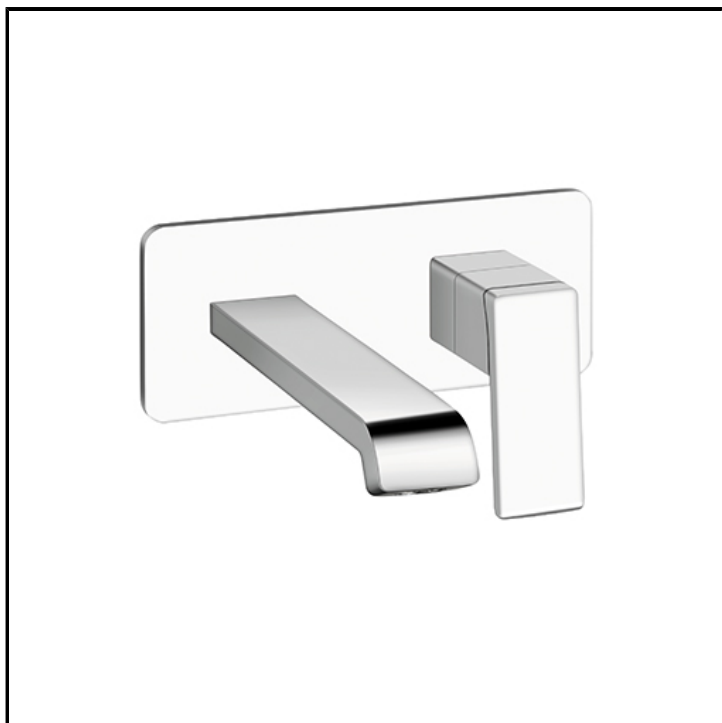

Wall mounted basin mixer REGULAR external parts for CRICS200 (right side) - CRICS201 (left side) with 1"1/4 Up&Down waste and metal plate