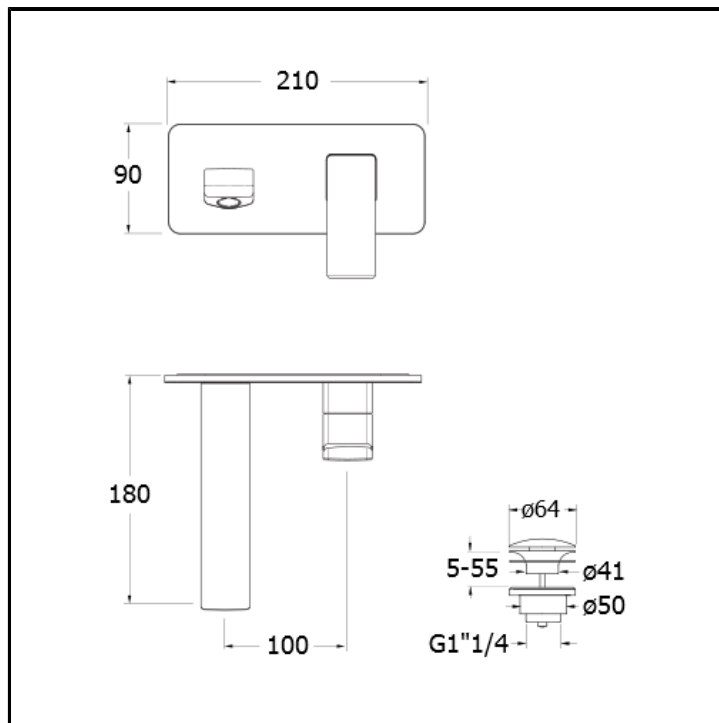

Wall mounted basin mixer REGULAR external parts for CRICS200 (right side) - CRICS201 (left side) with 1"1/4 Up&Down waste and metal plate