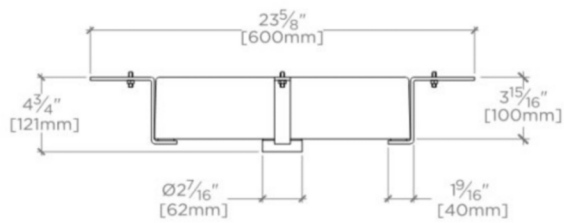

### TECHNICAL DETAILS

ADA Compliance: When installed per ADA guidelines  
Height: 3 15/16"  
Installation Type: Undermount  
Length: 23 5/8"  
Overflow Opening: No  
Primary Material: Fine Fire Clay

## CLARA

CYLV31

Clara Undermount Round Vitreous China Double Glazed Lavatory Sink  
Sink 15 3/4" x 15 3/4" x 4"

TOP VIEW

SCALE: 1"=1'-0"

ISO VIEW

SCALE: 1"=1'-0"

FRONT VIEW

SCALE: 1"=1'-0"

SIDE VIEW

SCALE: 1"=1'-0"

DIMENSIONAL TOLERANCE:  $\pm 13/64$ " [ $\pm 5$ mm]