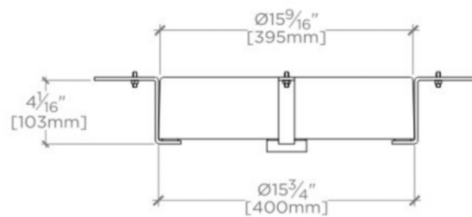

### TECHNICAL DETAILS

ADA Compliance: When installed per ADA guidelines  
Height: 3 15/16"  
Installation Type: Undermount  
Length: 23 5/8"  
Overflow Opening: No  
Primary Material: Fine Fire Clay

## CLARA

CYLV31

Clara Undermount Round Vitreous China Double Glazed Lavatory Sink  
Sink 15 3/4" x 15 3/4" x 4"

TOP VIEW

SCALE: 1"=1'-0"

ISO VIEW

SCALE: 1"=1'-0"

FRONT VIEW

SCALE: 1"=1'-0"

SIDE VIEW

SCALE: 1"=1'-0"

DIMENSIONAL TOLERANCE:  $\pm 13/64$ " [ $\pm 5$ mm]