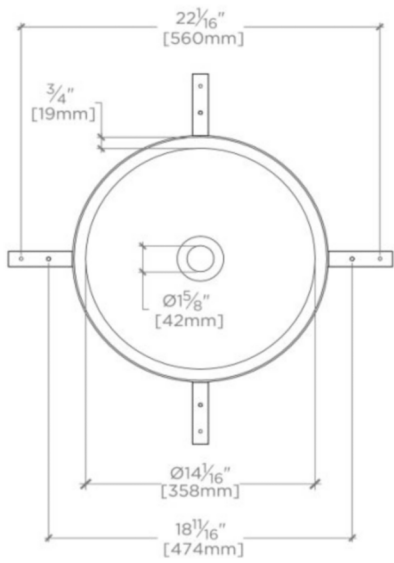

## CLARA

CYLV31

Clara Undermount Round Vitreous China Double Glazed Lavatory Sink 15 3/4" x 15 3/4" x 4"

SHOWN IN CLARA VESSEL ROUND VITREOUS CHINA DOUBLE GLAZED LAVATORY SINK 15 3/4" X 15 3/4" X 4" | CYLV30

### TECHNICAL DETAILS

ADA Compliance: When installed per ADA guidelines  
Height: 3 15/16"  
Installation Type: Undermount  
Length: 23 5/8"  
Overflow Opening: No  
Primary Material: Fine Fire Clay

## CLARA

CYLV31

Clara Undermount Round Vitreous China Double Glazed Lavatory Sink  
Sink 15 3/4" x 15 3/4" x 4"

TOP VIEW

SCALE: 1"=1'-0"

ISO VIEW

SCALE: 1"=1'-0"

FRONT VIEW

SCALE: 1"=1'-0"

SIDE VIEW

SCALE: 1"=1'-0"

DIMENSIONAL TOLERANCE:  $\pm 13/64$ " [ $\pm 5$ mm]