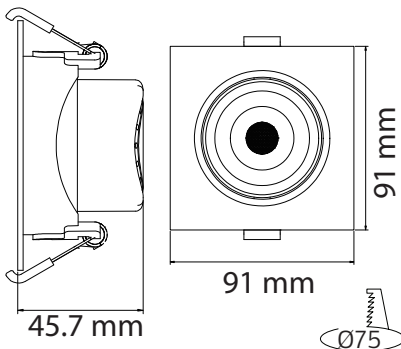

LED DOWNLIGHT

Product&Family Code: 016 054 0007

MAYA-7

Technical Drawing

Technical Data

Voltage (V)	100-240V
Product Wattage (W)	7
Equivalence with incandescent lamp	56
Colour Render Index (Ra)	>Ra70
Colour Temperature (K)	6400K
Materials	Plastic
Protection Class	II
Dimmable	No
EEI	A to A++
Warm-up time up to 60 % of the full light output	Instant Full Light
Luminous Flux (lm)	520
Luminous Efficacy (lm/W)	74
Rated Life (hrs) ⌚	30.000
IP Rating	20
Power Factor	>0.5
Beam Angle	52°
Starting Time	<0.2s
Number of ON-OFF cycling	x20.000