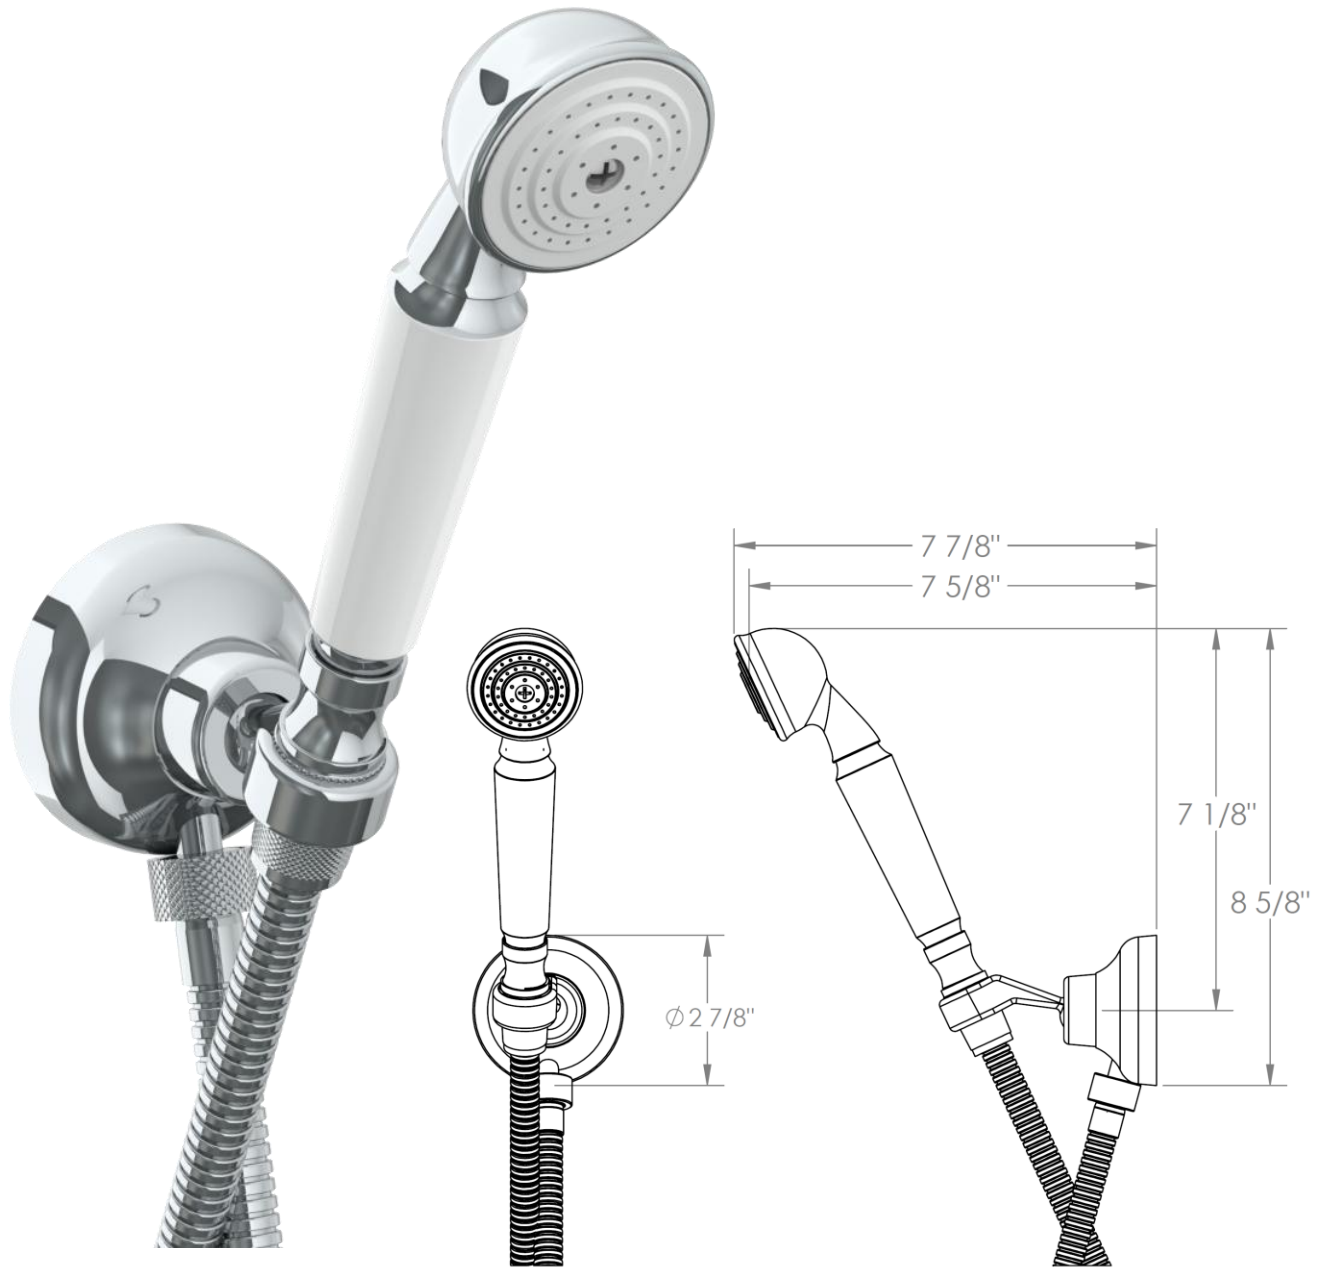

312-HSHK3

Wall Mounted Hand Shower Set
Includes Hand Shower and 69" Hose
Flow Rate: 1.75 GPM

Meets the applicable requirements of ASME A112.18.1-2005/CSA B125.1-05, entitled "Plumbing Supply Fittings"