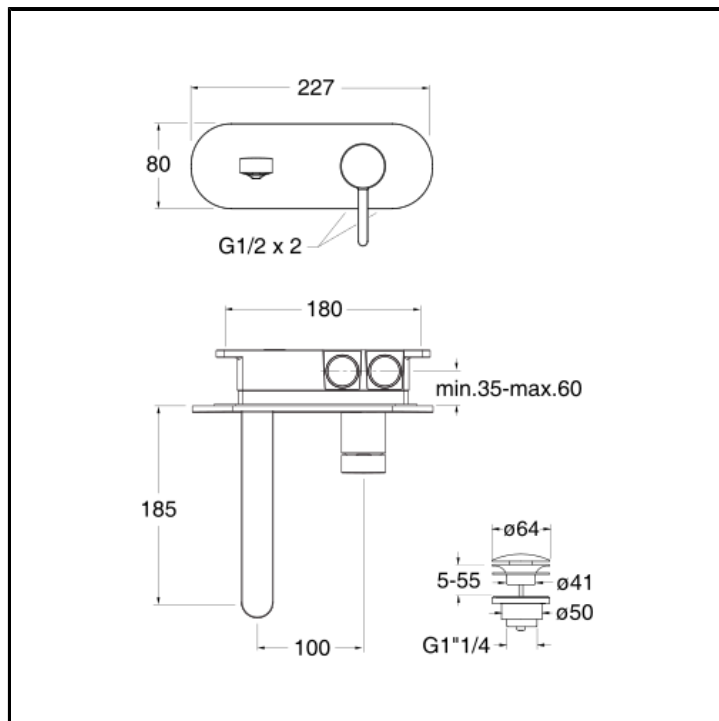

Wall mounted basin mixer REGULAR external parts for CRICS200 (right side) - CRICS201 (left side) with 1"1/4 Up&Down waste and metal plate

FINITURE

 Chrome

FEATURES (MODEL NAME SIDE)

- Regular

FEATURES FROM TECHNOLOGIES