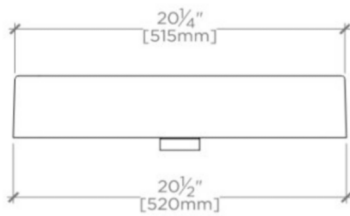

CLARA

CYLV40

Clara Vessel Rectangular Vitreous China Double Glazed Lavatory Sink 20 1/2" x 14 3/4" x 3 15/16"

SHOWN IN CLARA VESSEL RECTANGULAR VITREOUS CHINA DOUBLE GLAZED LAVATORY SINK 20 1/2" X 14 3/4" X 3 15/16"

TECHNICAL DETAILS

ADA Compliance: When installed per ADA guidelines
Depth / Width: 14 3/4"
Height: 3 15/16"
Installation Type: Freestanding
Length: 20 1/2"
Overflow Opening: No
Primary Material: Fine Fire Clay

CLARA

CYLV40

Clara Vessel Rectangular Vitreous China Double Glazed Lavatory Sink 20 1/2" x 14 3/4" x 3 15/16"

TOP VIEW

SCALE: 1"=1'-0"

ISO VIEW

SCALE: 1"=1'-0"

FRONT VIEW

SCALE: 1"=1'-0"

SIDE VIEW

SCALE: 1"=1'-0"

DIMENSIONAL TOLERANCE: $\pm 13/64$ " [± 5 mm]