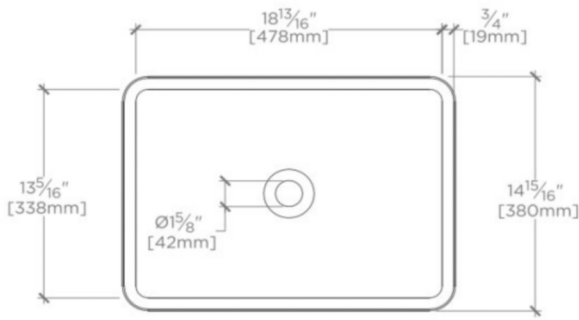

CLARA

CYLV40

Clara Vessel Rectangular Vitreous China Double Glazed Lavatory Sink 20 1/2" x 14 3/4" x 3 15/16"

SHOWN IN CLARA VESSEL RECTANGULAR VITREOUS CHINA DOUBLE GLAZED LAVATORY SINK 20 1/2" X 14 3/4" X 3 15/16"

TECHNICAL DETAILS

ADA Compliance: When installed per ADA guidelines
Depth / Width: 14 3/4"
Height: 3 15/16"
Installation Type: Freestanding
Length: 20 1/2"
Overflow Opening: No
Primary Material: Fine Fire Clay

CLARA

CYLV40

Clara Vessel Rectangular Vitreous China Double Glazed Lavatory Sink 20 1/2" x 14 3/4" x 3 15/16"

TOP VIEW

SCALE: 1"=1'-0"

ISO VIEW

SCALE: 1"=1'-0"

FRONT VIEW

SCALE: 1"=1'-0"

SIDE VIEW

SCALE: 1"=1'-0"

DIMENSIONAL TOLERANCE: $\pm 13/64$ " [± 5 mm]