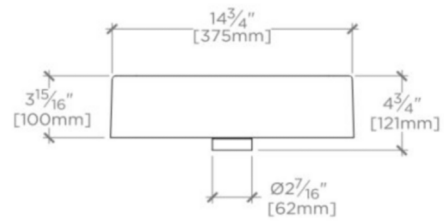

TECHNICAL DETAILS

ADA Compliance: When installed per ADA guidelines
Depth / Width: 14 3/4"
Height: 3 15/16"
Installation Type: Freestanding
Length: 20 1/2"
Overflow Opening: No
Primary Material: Fine Fire Clay

CLARA

CYLV40

Clara Vessel Rectangular Vitreous China Double Glazed Lavatory Sink 20 1/2" x 14 3/4" x 3 15/16"

TOP VIEW

SCALE: 1"=1'-0"

ISO VIEW

SCALE: 1"=1'-0"

FRONT VIEW

SCALE: 1"=1'-0"

SIDE VIEW

SCALE: 1"=1'-0"

DIMENSIONAL TOLERANCE: $\pm 13/64$ " [± 5 mm]