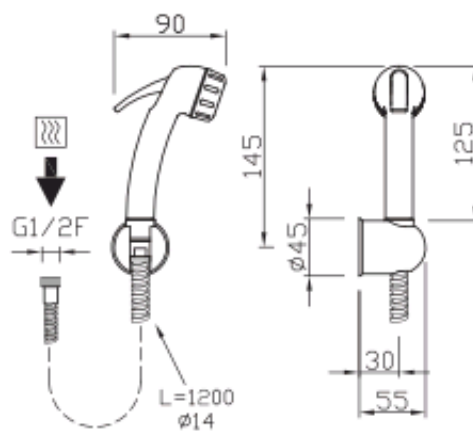

### TECHNICAL INFORMATION

ABS one jet push lever shower. ABS fixed holder. Stainless steel double spiral flexible hose cm 120. CHROME

### PICTURE

### TECHNICAL DRAWING