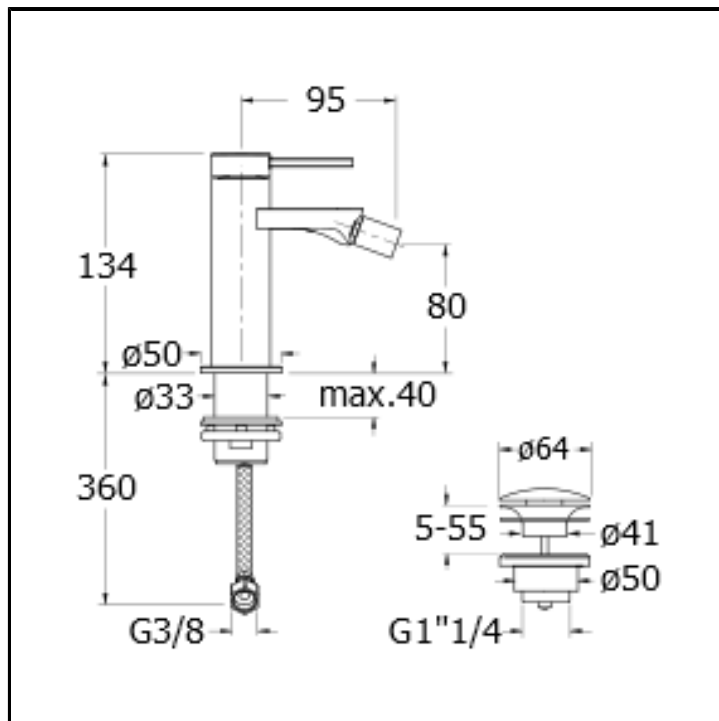

CRIUC320

Bidet mixer with 1"1/4 Up&Down waste

FINITURE

 Chrome

FEATURES FROM TECHNOLOGIES

-
-
-

COMMAND

- Monocontrol