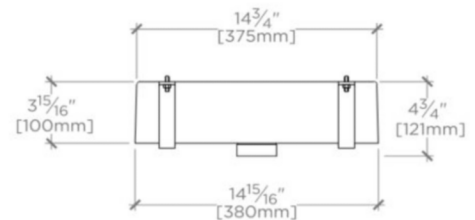

### TECHNICAL DETAILS

ADA Compliance: When installed per ADA guidelines  
Depth / Width: 14 3/4"  
Height: 3 15/16"  
Installation Type: Undermount  
Length: 20 1/2"  
Overflow Opening: No  
Primary Material: Fine Fire Clay

## CYLV41

Clara Undermount Rectangular Vitreous China Double Glazed Lavatory Sink 20 1/2" x 14 3/4" x 3 15/16"

TOP VIEW

SCALE: 1"=1'-0"

ISO VIEW

SCALE: 1"=1'-0"

FRONT VIEW

SCALE: 1"=1'-0"

SIDE VIEW

SCALE: 1"=1'-0"

DIMENSIONAL TOLERANCE:  $\pm 13/64$ " [ $\pm 5$ mm]