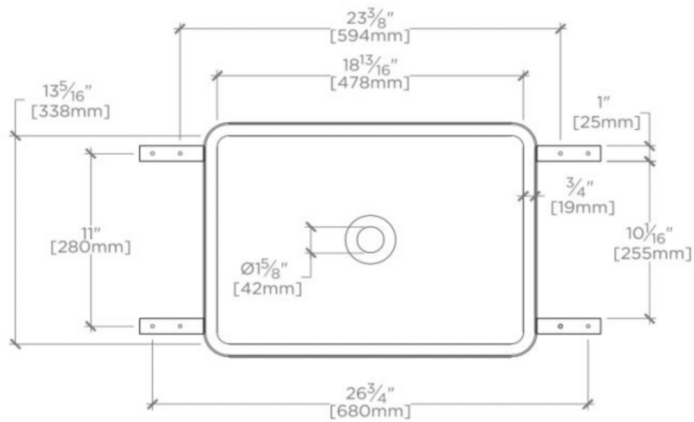

## CLARA

CYLV41

Clara Undermount Rectangular Vitreous China Double Glazed Lavatory Sink 20 1/2" x 14 3/4" x 3 15/16"

SHOWN IN CLARA VESSEL RECTANGULAR VITREOUS CHINA DOUBLE GLAZED LAVATORY SINK 20 1/2" X 14 3/4" X 3 15/16"

### TECHNICAL DETAILS

ADA Compliance: When installed per ADA guidelines  
Depth / Width: 14 3/4"  
Height: 3 15/16"  
Installation Type: Undermount  
Length: 20 1/2"  
Overflow Opening: No  
Primary Material: Fine Fire Clay

## CYLV41

Clara Undermount Rectangular Vitreous China Double Glazed Lavatory Sink 20 1/2" x 14 3/4" x 3 15/16"

TOP VIEW

SCALE: 1"=1'-0"

ISO VIEW

SCALE: 1"=1'-0"

FRONT VIEW

SCALE: 1"=1'-0"

SIDE VIEW

SCALE: 1"=1'-0"

DIMENSIONAL TOLERANCE:  $\pm 13/64$ " [ $\pm 5$ mm]