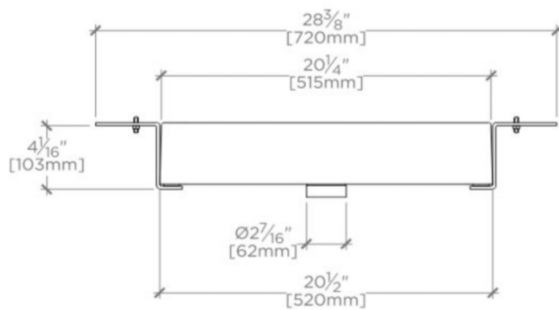

### TECHNICAL DETAILS

ADA Compliance: When installed per ADA guidelines  
Depth / Width: 14 3/4"  
Height: 3 15/16"  
Installation Type: Undermount  
Length: 20 1/2"  
Overflow Opening: No  
Primary Material: Fine Fire Clay

## CYLV41

Clara Undermount Rectangular Vitreous China Double Glazed Lavatory Sink 20 1/2" x 14 3/4" x 3 15/16"

TOP VIEW

SCALE: 1"=1'-0"

ISO VIEW

SCALE: 1"=1'-0"

FRONT VIEW

SCALE: 1"=1'-0"

SIDE VIEW

SCALE: 1"=1'-0"

DIMENSIONAL TOLERANCE:  $\pm 13/64$ " [ $\pm 5$ mm]