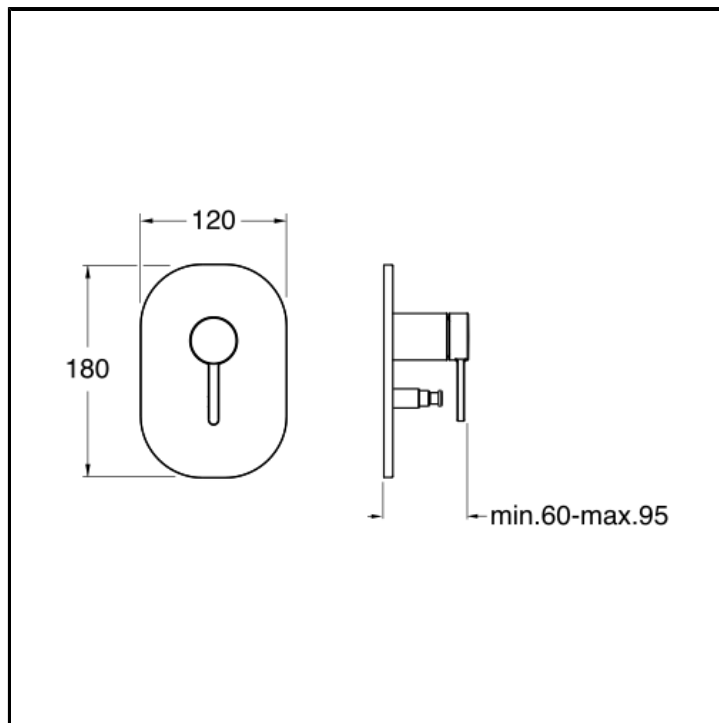

Bath/shower mixer external parts for CRICS535 with 2 outlet diverter and metal plate