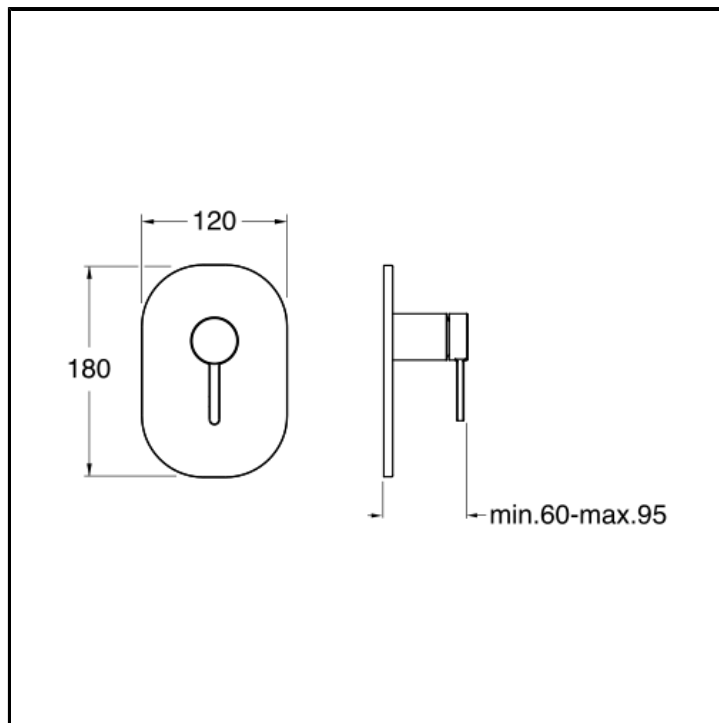

Shower mixer external parts for CRICS535 with metal plate

FINITURE

 Chrome

CHARACTERISTICS

-

COMMAND

- Monocontrol

INSTALLATION