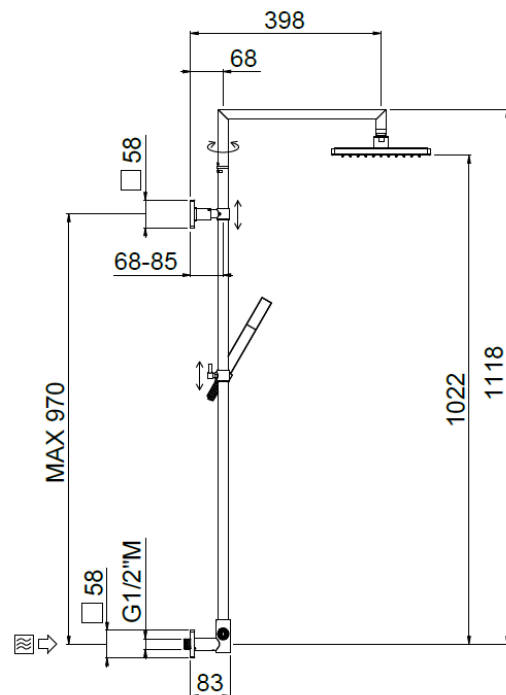

Turning shower column

Turning shower column, MySlim inspectable shower head
32493/ID-CR

TECHNICAL INFORMATION

Turning shower column Ø 20 with adjustable mounting with articulated shower holder, built-in holder, adjustable upper holder and diverter. Non-liming inspectable square ultra-thin shower head 240x240 in chromed stainless steel. Brass non liming inspectable one jet square shower. PVC smooth double anti-torsion flexible hose cm 150. CHROME

ecologic

adjustable column

inspectable square

TECHNICAL DRAWING

FINISHINGS