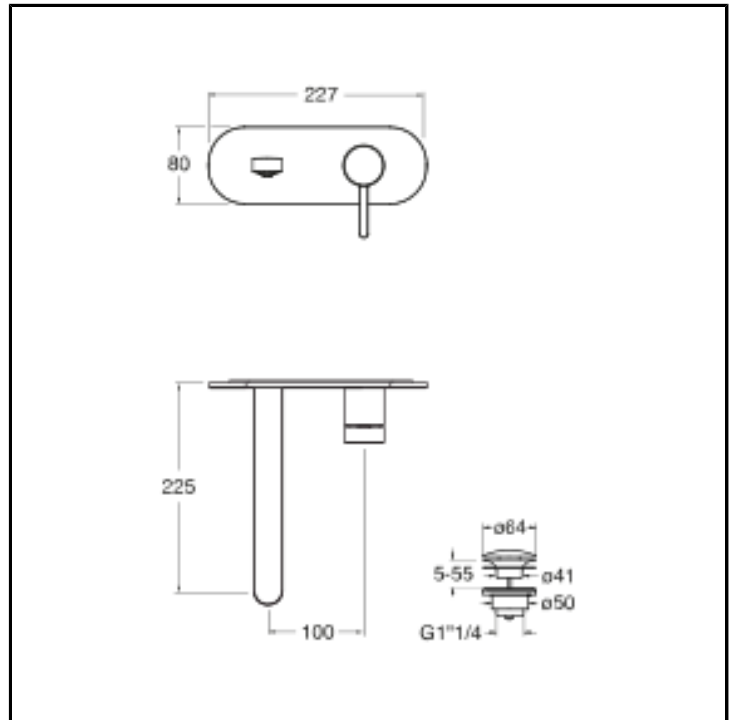

Wall mounted basin mixer LARGE external parts for CRICS200 (right side) - CRICS201 (left side) with 1"1/4 Up&Down waste and metal plate

FINITURE

Chrome

FEATURES (MODEL NAME SIDE)

- Large

INSTALLATION

- Wall