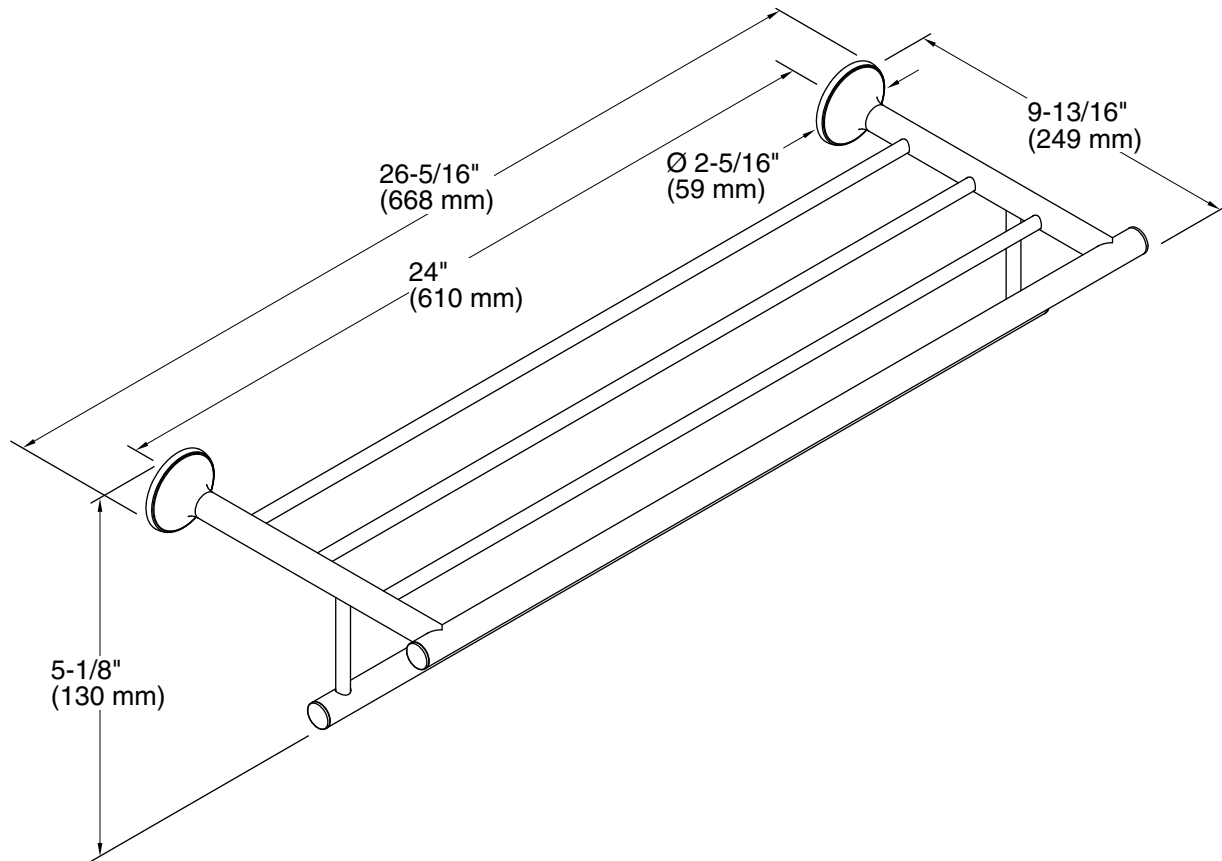

Technical Information

All product dimensions are nominal.

Material: Stainless Steel, Zinc

Notes

Install this product according to the installation guide.