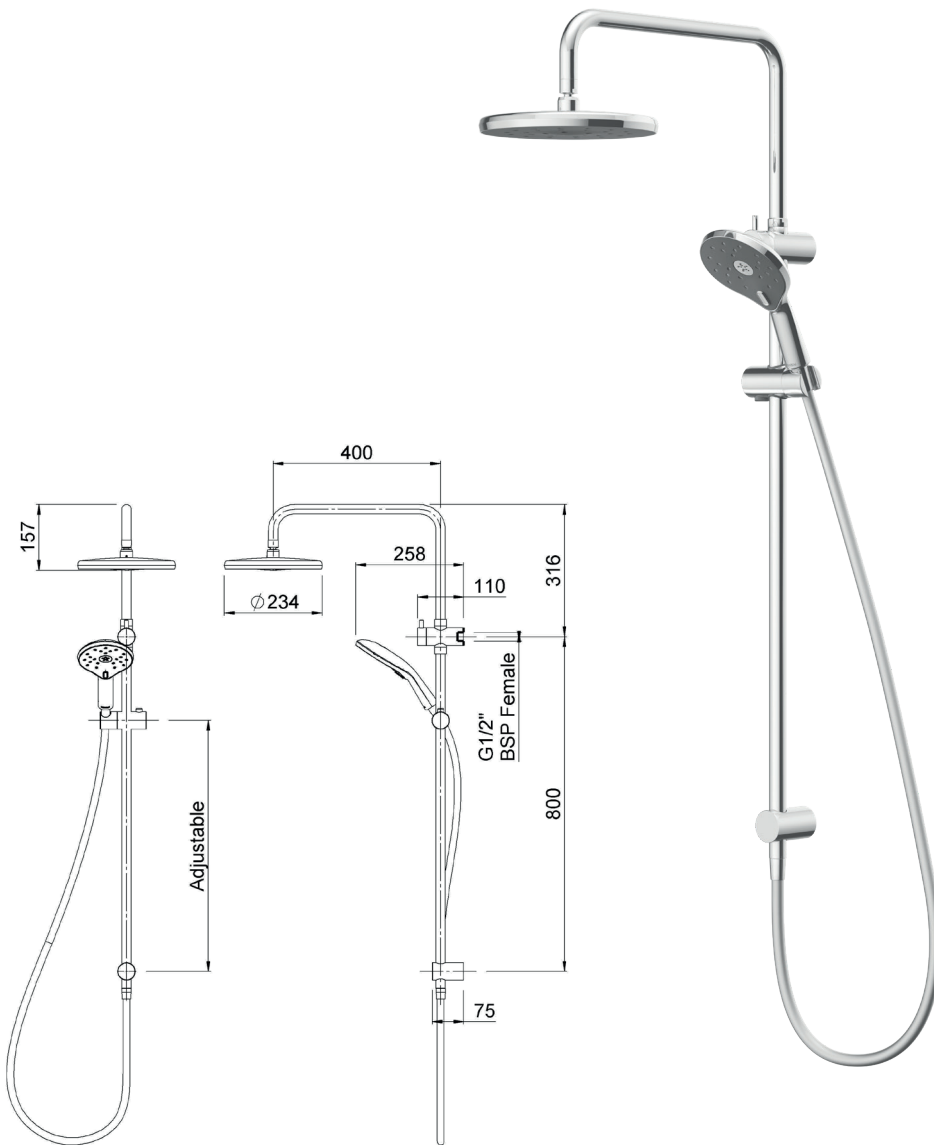

Satinjet®

KOHA II TWIN SHOWER

Satinjet®. The unmistakable feeling of 300,000 droplets per second.

Unlike conventional showers, Satinjet uses unique twin-jet technology to create optimum water droplet size and pressure, with over 300,000 droplets per second providing greater warmth and coverage. The result is an immersive, full-body experience.

CONSTRUCTION: Chrome-plated rail

CLASSIFICATION: Suitable for mains pressure only

INLET CONNECTIONS: 1/2" BSP Female

WORKING PRESSURE: 150 - 500kPa

DIMENSIONS FOR FITTING: 600mm - 810mm retro-fit pitch

OPERATING TEMPERATURE: 5 °C - 70 °C

- Nominal Rail length 800mm.
- Lower wall mounting adjustable
- Dual function handset including massage and full-body spray
- Adjustable friction slider
- 3 star WELS rated on mains pressure drencher (8.5 l/m)
- 3 star WELS rated on mains pressure handset (8.0 l/m)

KHSSCPGR

Graphite faceplate

<http://www.methven.com/nz/koha-satinjet-shower-system>