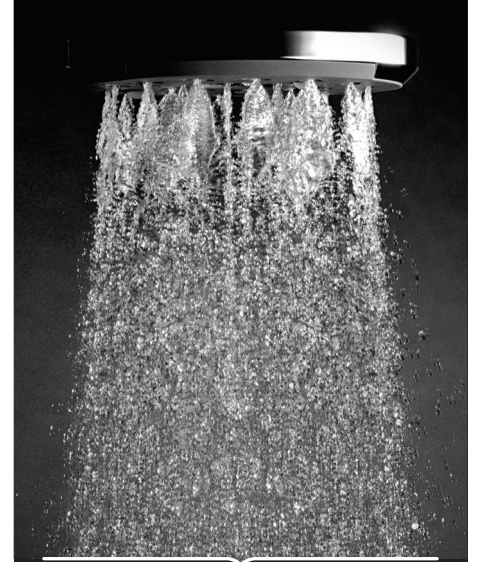

Satinjet®

KOHA II TWIN SHOWER

Satinjet®. The unmistakable feeling of 300,000 droplets per second.

Unlike conventional showers, Satinjet uses unique twin-jet technology to create optimum water droplet size and pressure, with over 300,000 droplets per second providing greater warmth and coverage. The result is an immersive, full-body experience.

CONSTRUCTION: Chrome-plated rail

CLASSIFICATION: Suitable for mains pressure only

INLET CONNECTIONS: 1/2" BSP Female

WORKING PRESSURE: 150 - 500kPa

DIMENSIONS FOR FITTING: 600mm - 810mm retro-fit pitch

OPERATING TEMPERATURE: 5 °C - 70 °C

- Nominal Rail length 800mm.
- Lower wall mounting adjustable
- Dual function handset including massage and full-body spray
- Adjustable friction slider
- 3 star WELS rated on mains pressure drencher (8.5 l/m)
- 3 star WELS rated on mains pressure handset (8.0 l/m)