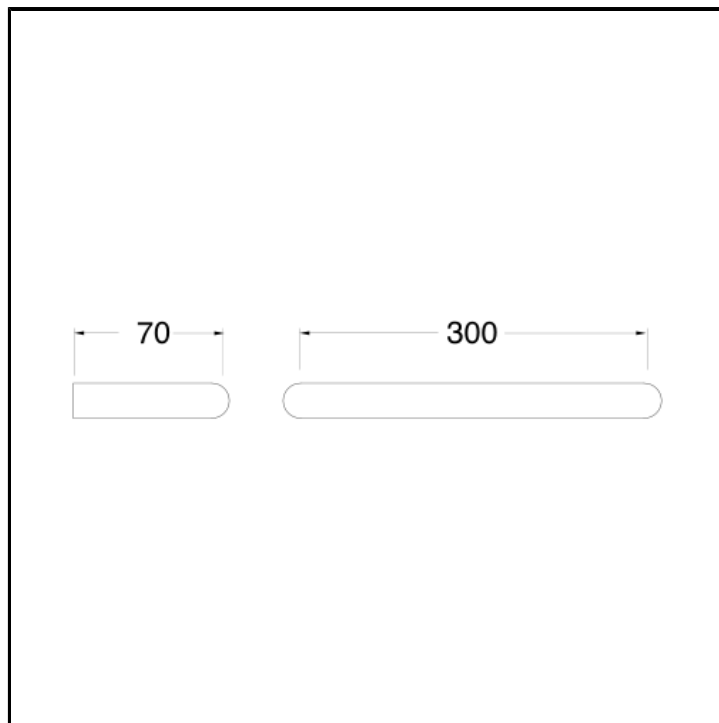

CRIAB430

30 cm centre distance tower rail - round

FINITURE

- White matt
- Chrome
- Polished black chrome
- Brushed black chrome
- PVD polished gold brass
- PVD brushed gold brass
- Polished metallic
- Brushed metallic
- Black matt
- Yellow gold oro
- PVD polished rose gold
- PVD brushed rose gold
- Brushed old brass