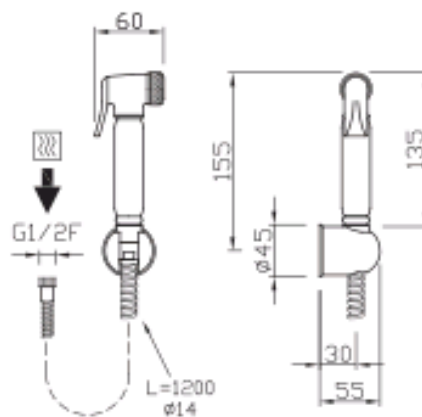

## TECHNICAL INFORMATION

Brass one jet push lever shower with smooth handle. ABS fixed holder. Stainless steel double spiral flexible hose cm 120. CHROME

## PICTURE

## TECHNICAL DRAWING

## SPARE PARTS