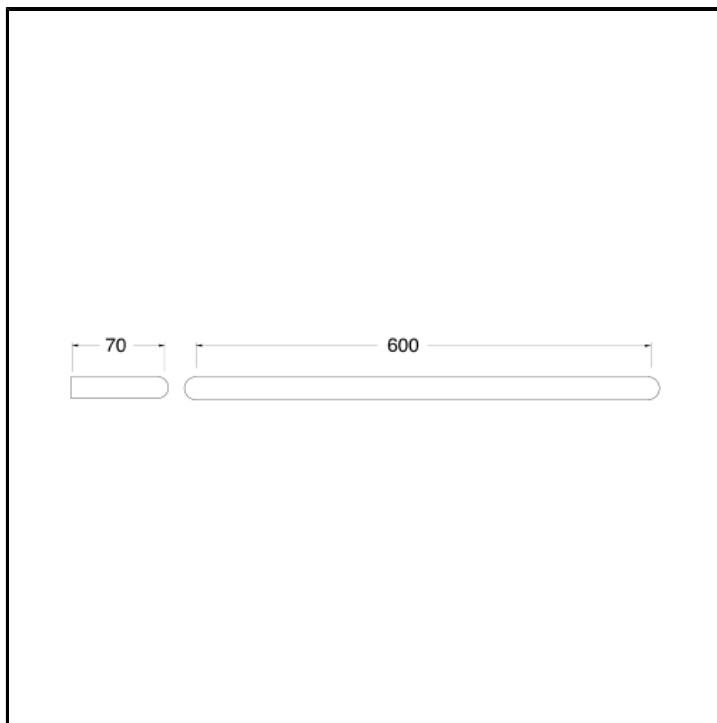

60 cm centre distance tower rail - round

FINITURE

- White matt
- Chrome
- Polished black chrome
- Brushed black chrome
- PVD polished gold brass
- PVD brushed gold brass
- Polished metallic
- Brushed metallic
- Black matt
- Yellow gold oro
- PVD polished rose gold
- PVD brushed rose gold
- Brushed old brass