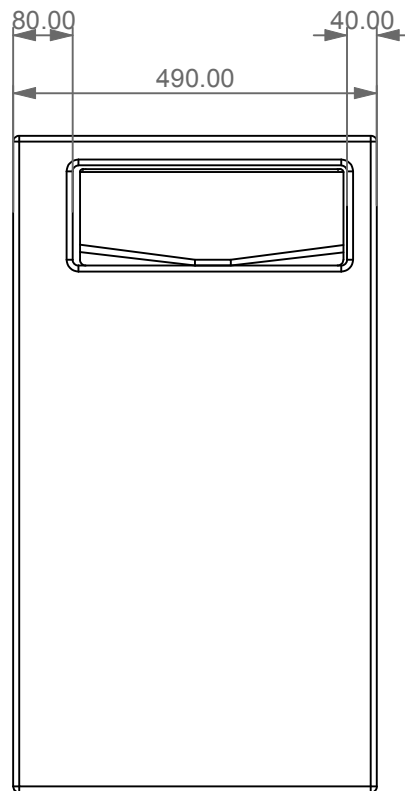

FRONT

LEFT

TOP

**GSG**  
CERAMIC DESIGN

Lavabo a colonna centro stanza Glass cm 60  
con bacino in vetro  
Glass column Washbasin free standing cm 60  
with glass float

Designation Lavabo a colonna centro stanza Glass cm 60 con bacino in vetro Glass column Washbasin free standing cm 60 with glass float	
Scale 1:10	This drawing including the respected data may neither be duplicated nor modified nor altered without the consent of GSG Ceramic Design. The use of the data/technical drawings take place at users own risk and under exclusion of any liability of GSG Ceramic Design. The dimensions are not binding; products are subject to changes. Measurement shown may be subjected to small variations or are indicative.
cod. GLLACOL60FS	