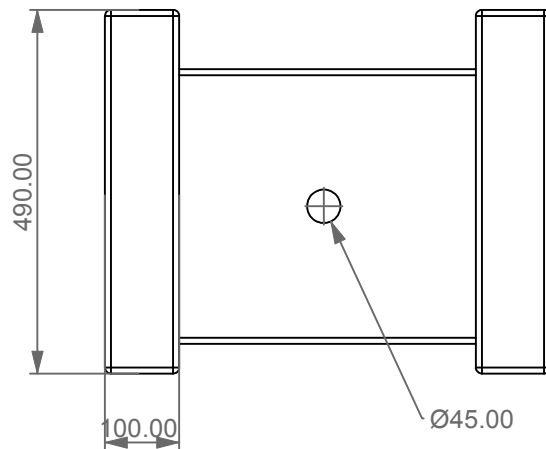

FRONT

LEFT

TOP

**GSG**  
CERAMIC DESIGN

Lavabo a colonna centro stanza Glass cm 60  
con bacino in vetro  
Glass column Washbasin free standing cm 60  
with glass float

Designation Lavabo a colonna centro stanza Glass cm 60 con bacino in vetro Glass column Washbasin free standing cm 60 with glass float	
Scale 1:10	This drawing including the respected data may neither be duplicated nor modified nor altered without the consent of GSG Ceramic Design. The use of the data/technical drawings take place at users own risk and under exclusion of any liability of GSG Ceramic Design. The dimensions are not binding; products are subject to changes. Measurement shown may be subjected to small variations or are indicative.
cod. GLLACOL60FS	