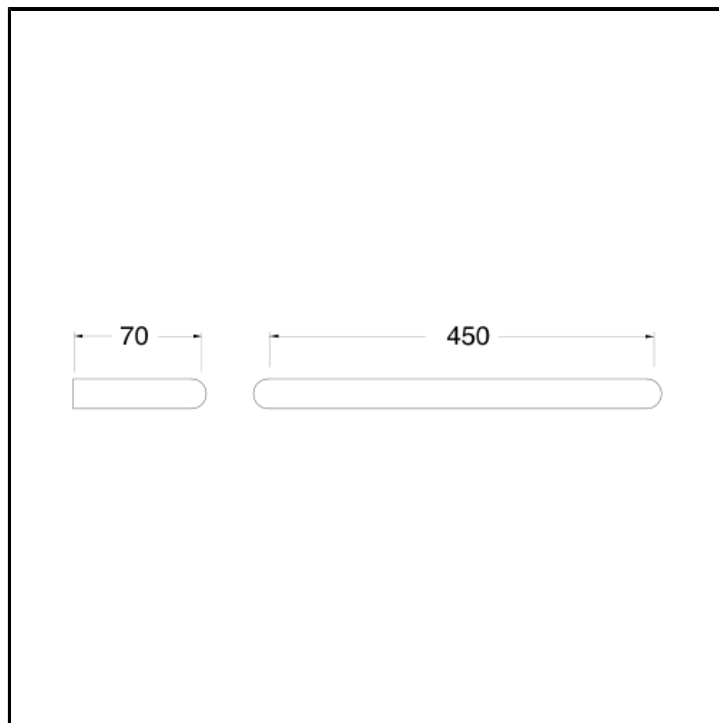

45 cm centre distance tower rail - round

FINITURE

- White matt
- Chrome
- Polished black chrome
- Brushed black chrome
- PVD polished gold brass
- PVD brushed gold brass
- Polished metallic
- Brushed metallic
- Black matt
- Yellow gold oro
- PVD polished rose gold
- PVD brushed rose gold
- Brushed old brass