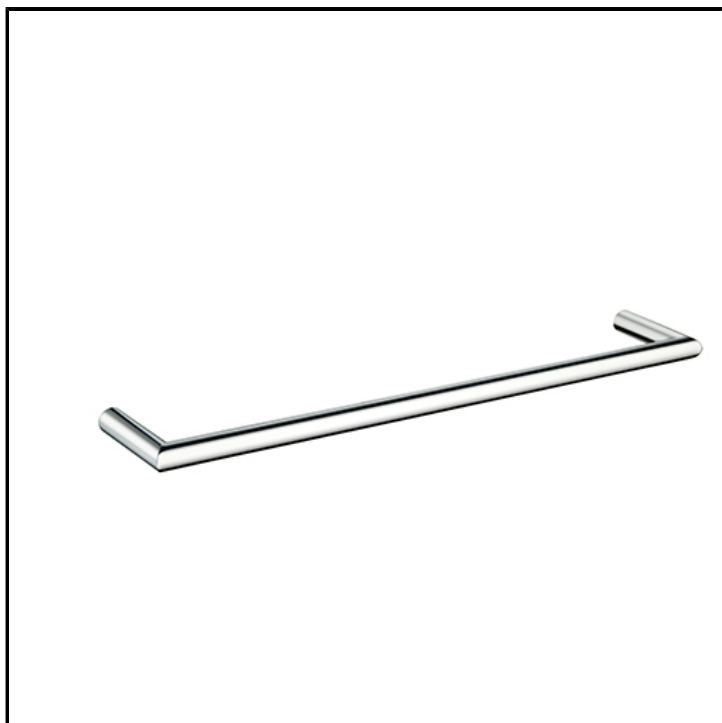

45 cm centre distance tower rail - round

FINITURE

- White matt
- Chrome
- Polished black chrome
- Brushed black chrome
- PVD polished gold brass
- PVD brushed gold brass
- Polished metallic
- Brushed metallic
- Black matt
- Yellow gold oro
- PVD polished rose gold
- PVD brushed rose gold
- Brushed old brass

CHARACTERISTICS

-

INSTALLATION

- Wall

ENVIRONMENT

- Bathroom