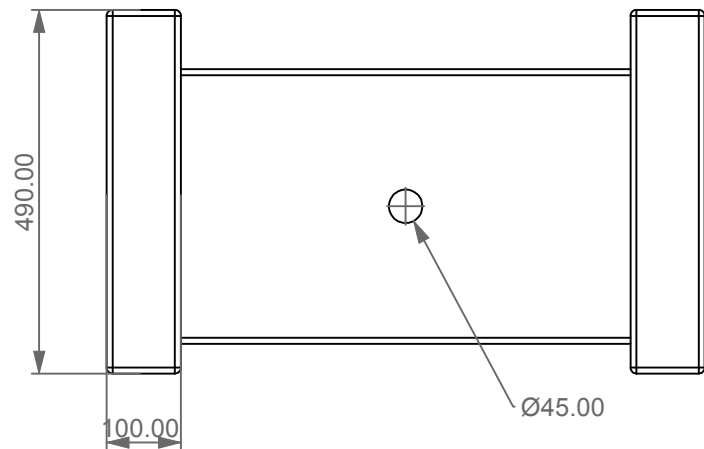

FRONT

LEFT

TOP

GSG
CERAMIC DESIGN

Lavabo a colonna centro stanza Glass cm 80
con bacino in vetro
Glass column Washbasin free standing cm 80
with glass float

<p>Designation Lavabo a colonna centro stanza Glass cm 80 con bacino in vetro Glass column Washbasin free standing cm 80 with glass float</p>	<p>GSG CERAMIC DESIGN</p>
<p>Scale 1:10</p>	<p>This drawing including the respectedata may neither be duplicated nor modified nor altered without the consent of GSG Ceramic Design. The use of the data/technical drawings take place at users own risk and under exclusion of any liability of GSG Ceramic Design.</p>
<p>cod. GLLACOL80FS</p>	<p>The dimensions are not binding; products are subject to changes. Measurement shown may be subjected to small variations or are indicative.</p>