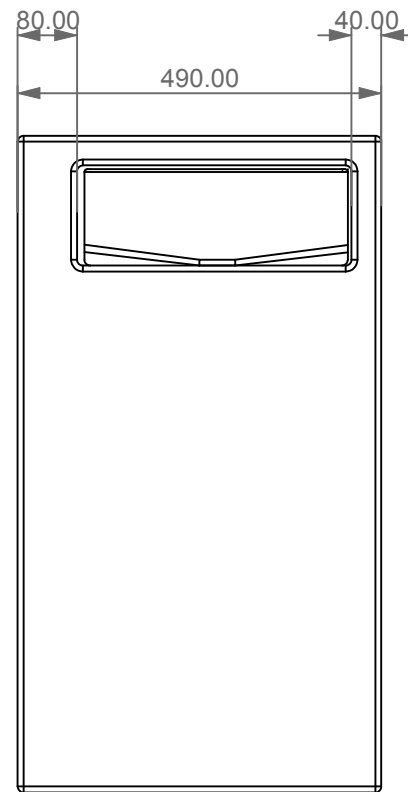

FRONT

LEFT

TOP

GSG
CERAMIC DESIGN

Lavabo a colonna centro stanza Glass cm 80
con bacino in vetro
Glass column Washbasin free standing cm 80
with glass float

<p>Designation Lavabo a colonna centro stanza Glass cm 80 con bacino in vetro Glass column Washbasin free standing cm 80 with glass float</p>	<p>GSG CERAMIC DESIGN</p>
<p>Scale 1:10</p>	<p>This drawing including the respectedata may neither be duplicated nor modified nor altered without the consent of GSG Ceramic Design. The use of the data/technical drawings take place at users own risk and under exclusion of any liability of GSG Ceramic Design.</p>
<p>cod. GLLACOL80FS</p>	<p>The dimensions are not binding; products are subject to changes. Measurement shown may be subjected to small variations or are indicative.</p>