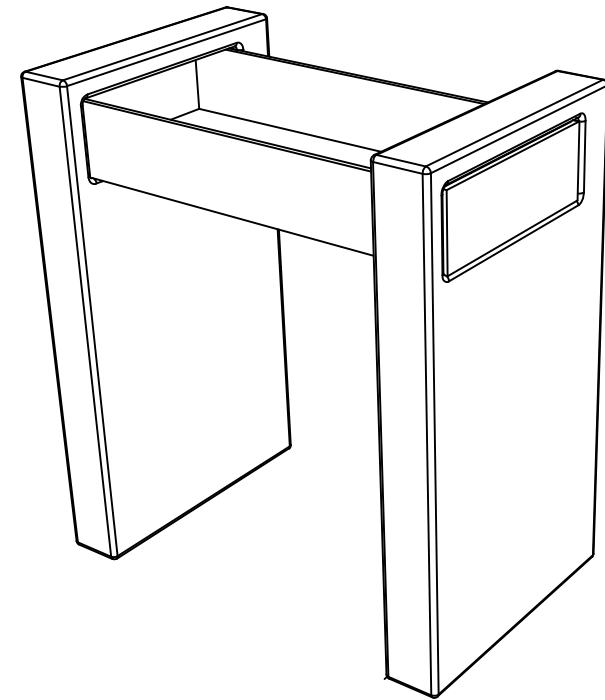

FRONT

LEFT

TOP

GSG
CERAMIC DESIGN

Lavabo a colonna centro stanza Glass cm 80
con bacino in vetro
Glass column Washbasin free standing cm 80
with glass float

<p>Designation Lavabo a colonna centro stanza Glass cm 80 con bacino in vetro Glass column Washbasin free standing cm 80 with glass float</p>	<p>GSG CERAMIC DESIGN</p>
<p>Scale 1:10</p>	<p>This drawing including the respectedata may neither be duplicated nor modified nor altered without the consent of GSG Ceramic Design. The use of the data/technical drawings take place at users own risk and under exclusion of any liability of GSG Ceramic Design.</p>
<p>cod. GLLACOL80FS</p>	<p>The dimensions are not binding; products are subject to changes. Measurement shown may be subjected to small variations or are indicative.</p>