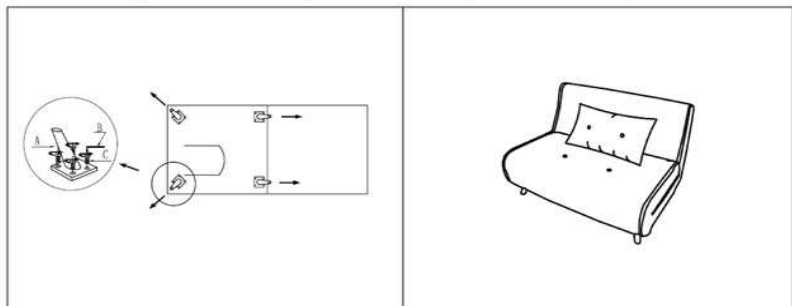

assembly

assembly required (yes/no)	Yes
difficulty of assembly (hard/medium/easy)	Easy
assembly time (min)	10
people required	1
assembly suggestions	Legs are inside the frame

open/close description Clic-clac opening system

assembly instructions

S208

packaging

units per lot	1
cbm (m3) / gross weight (Kg)	0,437 / 32,9
nº of boxes	1

box 1	1
description	TUPANA Sofa Bed 100 Pu white
description box	FULL ITEM
height x width x depth (cm)	33 x 126 x 105
cbm (m3) / gross weight (Kg) / net weight (Kg)	0,437 / 32,9 / 29,5

box 2	
description	
description box	
height x width x depth (cm)	x x
cbm (m3) / gross weight (Kg) / net weight (Kg)	/ /

box 3	
description	
description box	
height x width x depth (cm)	x x
cbm (m3) / gross weight (Kg) / net weight (Kg)	/ /

box 4	
description	
description box	
height x width x depth (cm)	x x
cbm (m3) / gross weight (Kg) / net weight (Kg)	/ /