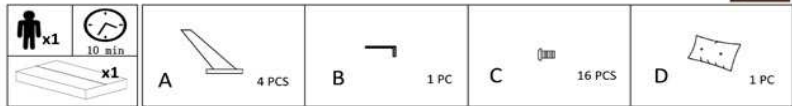

assembly

assembly required (yes/no)	Yes
difficulty of assembly (hard/medium/easy)	Easy
assembly time (min)	10
people required	1
assembly suggestions	Legs are inside the frame

open/close description Clic-clac opening system

assembly instructions

S208

packaging

units per lot	1
cbm (m3) / gross weight (Kg)	0,437 / 32,9
nº of boxes	1

box 1	1
description	TUPANA Sofa Bed 100 Pu white
description box	FULL ITEM
height x width x depth (cm)	33 x 126 x 105
cbm (m3) / gross weight (Kg) / net weight (Kg)	0,437 / 32,9 / 29,5

box 2	
description	
description box	
height x width x depth (cm)	x x
cbm (m3) / gross weight (Kg) / net weight (Kg)	/ /

box 3	
description	
description box	
height x width x depth (cm)	x x
cbm (m3) / gross weight (Kg) / net weight (Kg)	/ /

box 4	
description	
description box	
height x width x depth (cm)	x x
cbm (m3) / gross weight (Kg) / net weight (Kg)	/ /