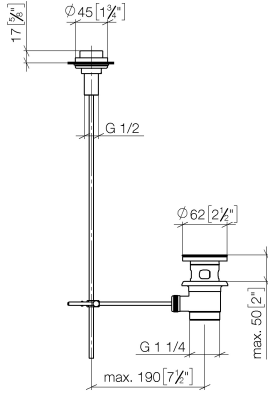

**Basin Waste with knob for deck mounting 1 1/4" - Brushed Platinum**

IMO

10 200 970

Fits: IMO, LULU, MADISON, MEM, TARA,  
CL.1, LISSÉ, VAIA, META, CYO

	Brushed Platinum	10 200 970-06
	Chrome	10 200 970-00
	Platinum	10 200 970-08
	Durabress (23kt Gold)	10 200 970-09
	Dark Chrome	10 200 970-19
	Light Gold	10 200 970-26
	Brushed Light Gold	10 200 970-27
	Brushed Durabress (23kt Gold)	10 200 970-28
	Matte Black	10 200 970-33
	Brushed Bronze	10 200 970-42
	Brushed Champagne (22kt Gold)	10 200 970-46
	Champagne (22kt Gold)	10 200 970-47
	Brushed Chrome	10 200 970-93
	Brushed Dark Platinum	10 200 970-99

## Basin Waste with knob for deck mounting 1 1/4" - Brushed Platinum

---

IMO

10 200 970

Only suitable for basins with an overflow.

10 200 970

mm [inches]

10 200 970

**Product version from 10/1/2023**

Parts for other finishes can be found here: [Chrome](#)

Basin Waste with knob for deck mounting 1 1/4" - Brushed Platinum

IMO

10 200 970

**Spare parts list**

**Product version from 10/1/2023**