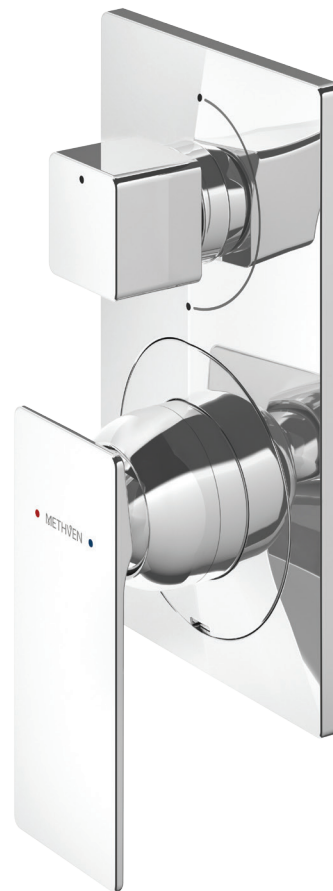

## SURFACE SHOWER MIXER WITH DIVERTER

Crafted from Eco Brass®, a lead-free brass created to help preserve water quality, the Surface tapware range combines clean lines with elegant floating planes, creating a refined contemporary architectural aesthetic.

This revolutionary high quality, high strength, corrosion resistant material is lead and heavy metal free therefore preserving water quality for both consumption and bathing.

**CONSTRUCTION:** Eco Brass

**CARTRIDGE TYPE:** Rotary Ceramic

**CLASSIFICATION:** Suitable for mains pressure only

**INLET CONNECTIONS:** 1/2 " BSP Female

**OUTLET CONNECTIONS:** 1/2 " BSP Female

**WORKING PRESSURE:** 150 - 1000kPa

**OPERATING TEMPERATURE:** 5 °C - 80 °C

- Ceramic cartridge
- Metal faceplate
- 20mm installation tolerance
- Lead free brass to protect water quality
- Easy to use diverter
- Rotary ceramic diverter cartridge for easy use under high pressure