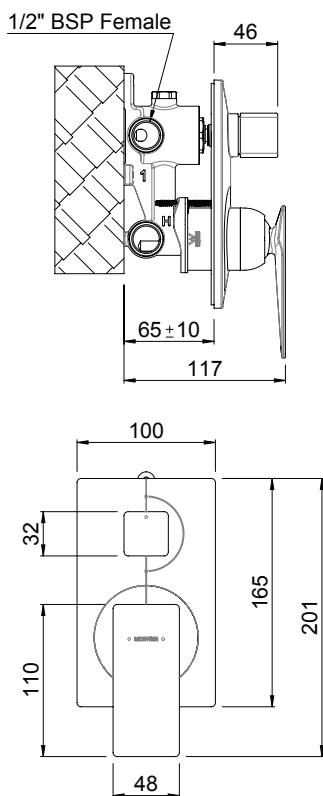

SURFACE SHOWER MIXER WITH DIVERTER

Crafted from Eco Brass®, a lead-free brass created to help preserve water quality, the Surface tapware range combines clean lines with elegant floating planes, creating a refined contemporary architectural aesthetic.

This revolutionary high quality, high strength, corrosion resistant material is lead and heavy metal free therefore preserving water quality for both consumption and bathing.

CONSTRUCTION: Eco Brass

CARTRIDGE TYPE: Rotary Ceramic

CLASSIFICATION: Suitable for mains pressure only

INLET CONNECTIONS: 1/2 " BSP Female

OUTLET CONNECTIONS: 1/2 " BSP Female

WORKING PRESSURE: 150 - 1000kPa

OPERATING TEMPERATURE: 5 °C - 80 °C

- Ceramic cartridge
- Metal faceplate
- 20mm installation tolerance
- Lead free brass to protect water quality
- Easy to use diverter
- Rotary ceramic diverter cartridge for easy use under high pressure

SFHPSDCP

Chrome

<http://www.methven.com/nz/surface-shower-mixer-with-diverter>