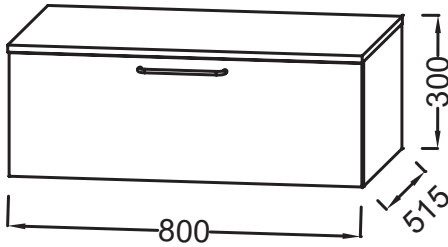

N18 - Mèlaminé
brillant Blanc

E52 - Mèlaminé
Chêne tabac

NR4 - Mèlaminé
Marbre blanc

M90 - Mèlaminé
Noir mat

Main features:

Features

- DIMENSIONS: 80 x 0 x 0 cm
- MATERIAL: Lacquer or melamine
- NORMS AND REGULATION: NF
- VERSION: White drawer
- WEIGHT: 22.7 kg
- INSTALLATION TYPE: Wall-hung
- STORAGE TYPE: Drawer
- TYPE OF COORDINATING FURNITURE : Drawer unit

Consumer benefits

- PRACTICAL: Additional storage solution
- SOUND COMFORT: Drawers equipped with a damper close system
- PERFECT FINISH: Wide choice of finishes

Technical drawing

Product Specification: Drawer unit 80 cm, 1 drawer, white wire handle. EB2538-R6. Collection: ODÉON RIVE GAUCHE. DIMENSIONS: 80 x 0 x 0 cm. WEIGHT: 22.7 kg. MATERIAL: Lacquer or melamine. INSTALLATION TYPE: Wall-hung. NORMS AND REGULATION: NF. STORAGE TYPE: Drawer. VERSION: White drawer. TYPE OF COORDINATING FURNITURE : Drawer unit.