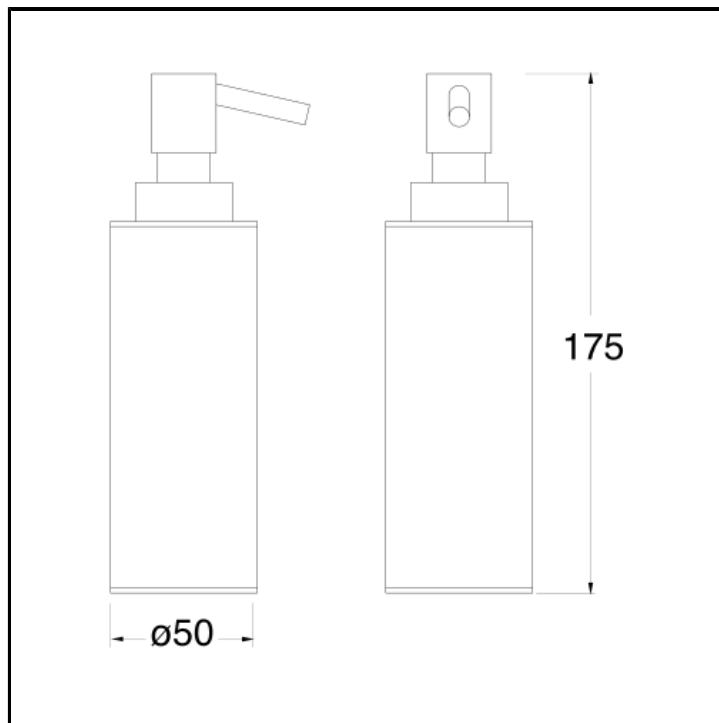

Standing soap dispenserr

FINITURE

- White matt
- Chrome
- Polished black chrome
- Brushed black chrome
- PVD polished gold brass
- PVD brushed gold brass
- Polished metallic
- Brushed metallic
- Black matt
- Yellow gold oro
- PVD polished rose gold
- PVD brushed rose gold
- Brushed old brass