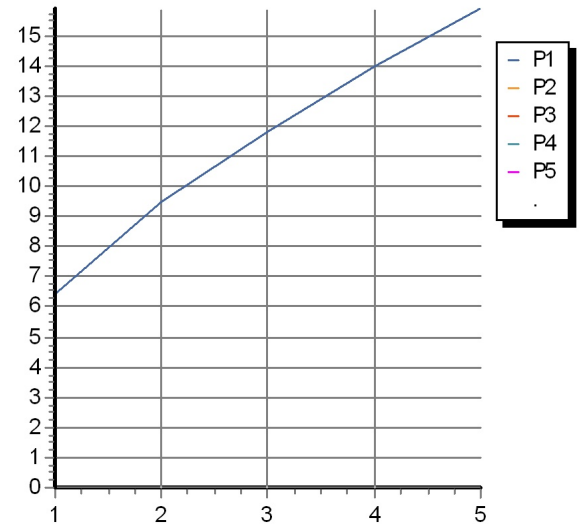

Complete slide rail, length 600 mm, Ø 24 mm, handshower simple jet Z94743, 1500 mm flexible hose.

Finiture / Finishes

Cromo / Chrome

SHOWERS PROFESSIONAL

Z93134

Disegno Complessivo / Overall Drawing

SHOWERS PROFESSIONAL

Z93134 Portate / Flowrates (lt/min)

PRESSIONE PRESSURE	1 BAR	2 BAR	3 BAR	4 BAR	5 BAR
DOCCETTA HANDSHOWER <i>P1</i>	6,4	9,5	11,8	14	15,9
<i>P2</i>					
<i>P3</i>					
<i>P4</i>					
<i>P5</i>					

SHOWERS PROFESSIONAL

Z93134 Pesì e Misure / Weights and Sizes

Peso (Kg) Weight (lb)	0,90 (Kg)	1,98 (lb)
Volume test (dc3) - (in3)	6,43 (dc3)	392,38 (in3)
h (mm) - (in)	80,00 (mm)	3,15 (in)
L1 (mm) - (in)	120,00 (mm)	4,72 (in)
L2 (mm) - (in)	670,00 (mm)	26,38 (in)