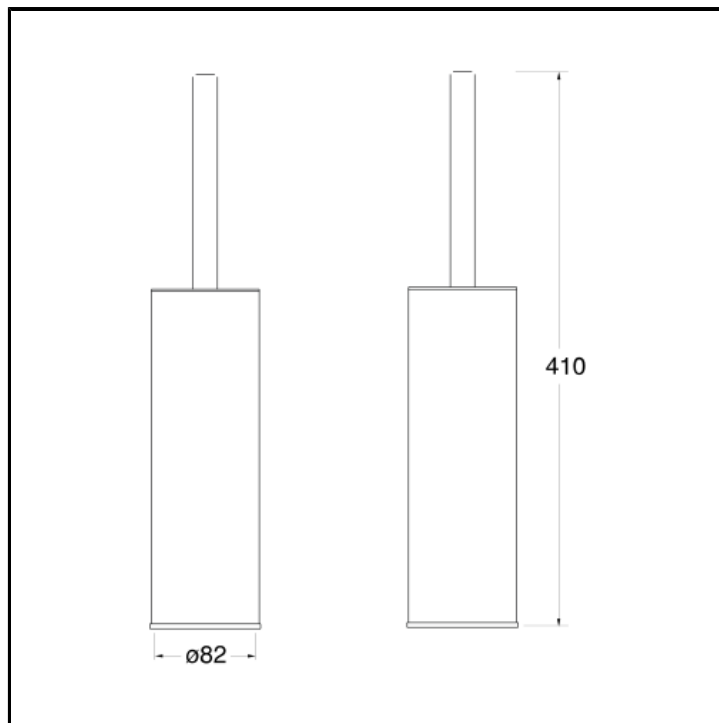

Standing toilet brush holder