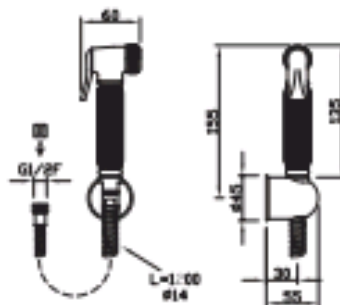

Set Standard

Cilindrica shut-off set
18310/R-120-CR

TECHNICAL INFORMATION

Brass one jet push lever shower with lined handle. ABS fixed holder. Stainless steel double spiral flexible hose cm 120. CHROME

FEATURES

rain jet

dripless

PICTURE

TECHNICAL DRAWING

SPARE PARTS

FINISHINGS