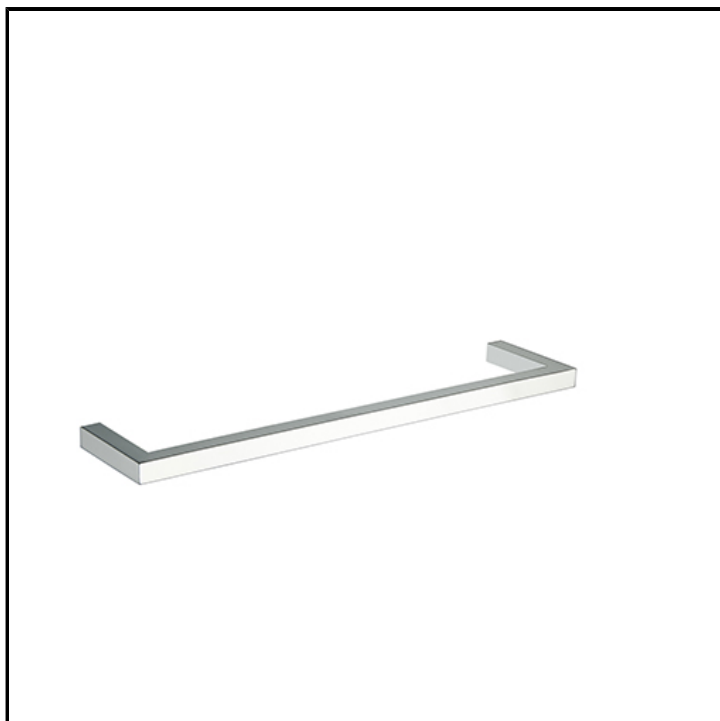

30 cm centre distance tower rail - square

FINITURE

-  White matt
-  Chrome
-  Polished black chrome
-  Brushed black chrome
-  Polished metallic
-  Brushed metallic
-  Black matt
-  Yellow gold oro
-  PVD polished rose gold
-  PVD brushed rose gold
-  Brushed old brass

CHARACTERISTICS

-

INSTALLATION

- Wall

ENVIRONMENT

- Bathroom