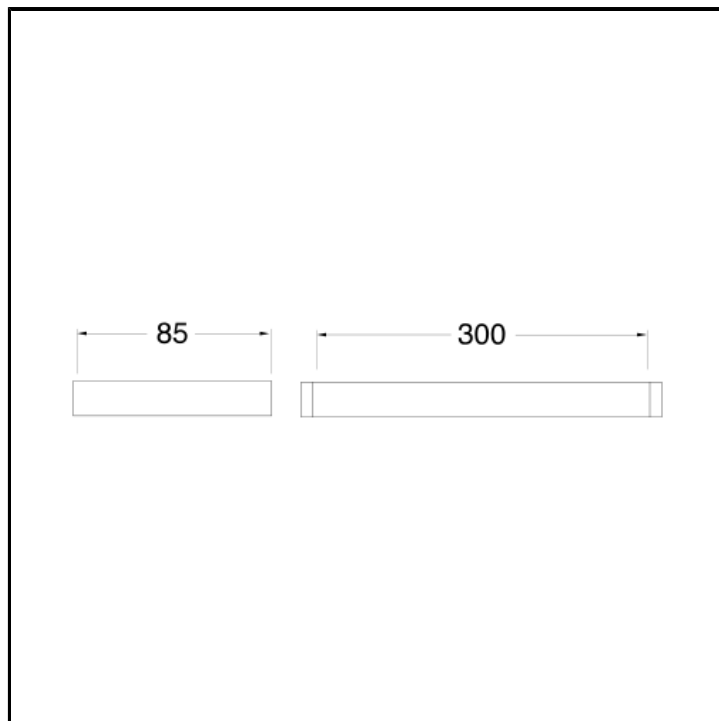

30 cm centre distance tower rail - square

FINITURE

-  White matt
-  Chrome
-  Polished black chrome
-  Brushed black chrome
-  Polished metallic
-  Brushed metallic
-  Black matt
-  Yellow gold oro
-  PVD polished rose gold
-  PVD brushed rose gold
-  Brushed old brass