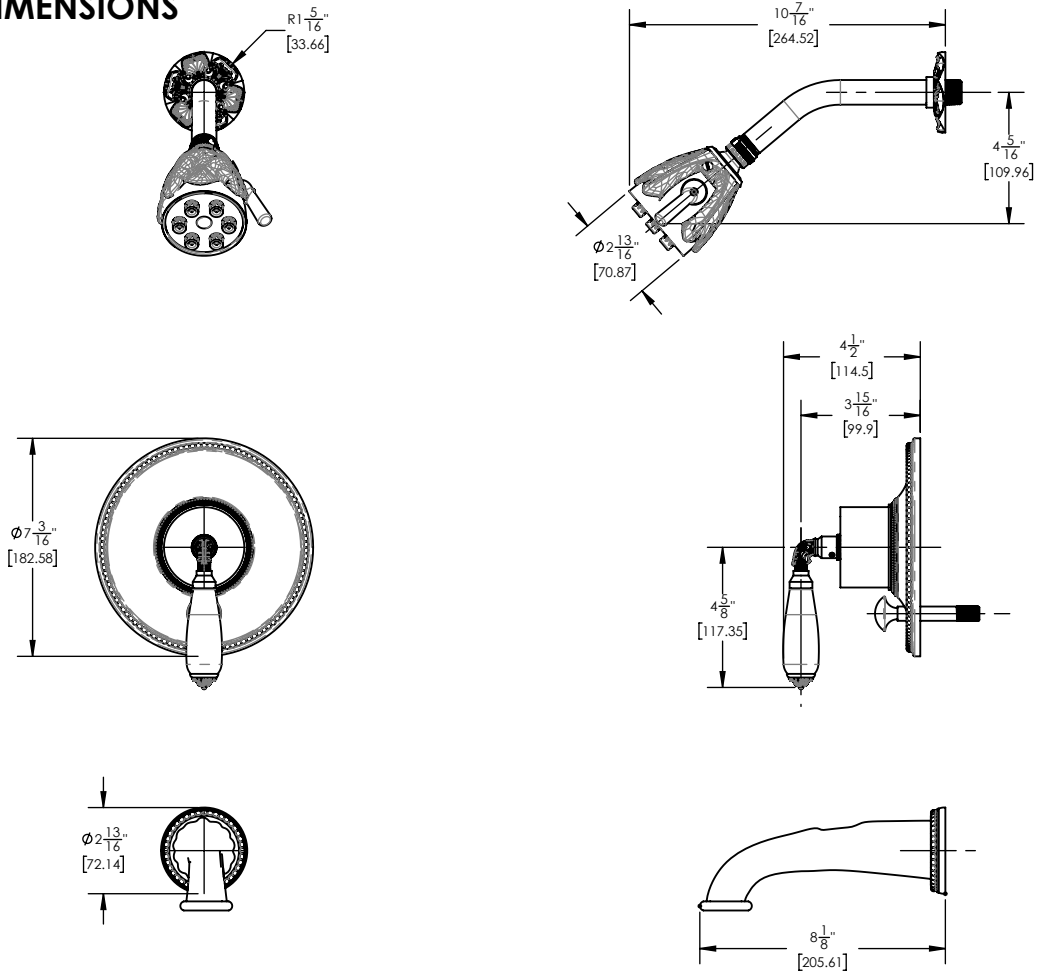

PB2338F

■ **PRODUCT FEATURES**

- Style: Traditional
- Collection: Valencia
- Temperature Controlled By Pressure Balance
- Green Marble Lever Handle
-
-

■ **TECHNICAL DETAILS**

Access Hole Diameter: 5"
 Handle Turn Angle: 115°
 Spout Reach: 8 1/8"
 Connection Type: Female 1/2" NPT Connection
 Installation Type: Wall Mounted
 Primary Material: Brass
 Valve Material: Ceramic
 Shower Flow Restriction: 1.8 gpm
 Spout Flow Restriction: Full Flow
 Water Pressure Maximum: 85 PSI
 Water Pressure Minimum: 20 PSI
 Water Pressure Recommended: 60 PSI

■ **PRODUCT DIMENSIONS**

www.phylrich.com

1261 Logan Avenue, Costa Mesa, California 92626.
 Phone: 714.361.4800 Fax: 714.617.3120

CODES & STANDARDS

ASME A112.181/ CSA B1251, ASME 112.18.2/ CSA B125.2, ANSI NSF, CEC