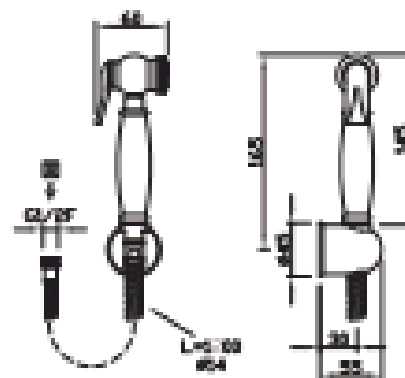

### TECHNICAL INFORMATION

Brass one jet push lever shower with spherical handle. ABS fixed holder. Stainless steel double spiral flexible hose cm 120. CHROME

### FEATURES

rain jet

dripless

### PICTURE

### TECHNICAL DRAWING