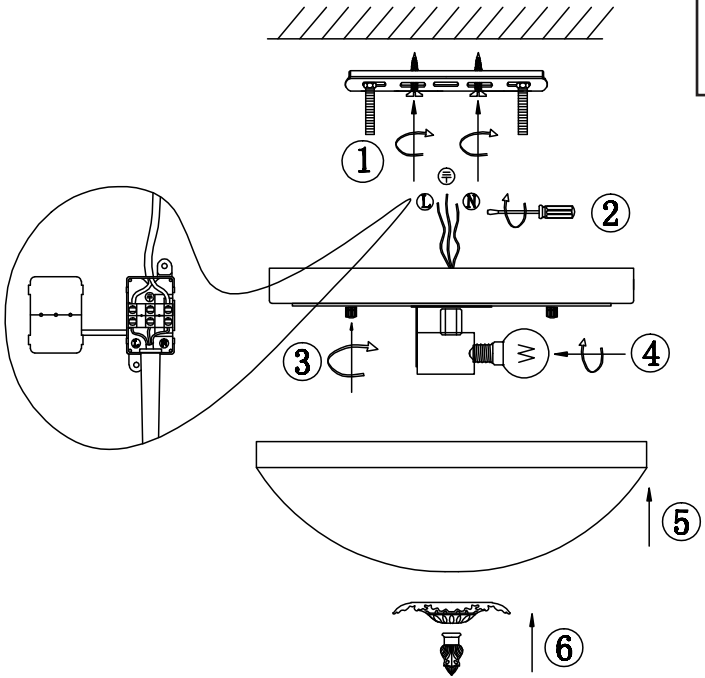

Instruction

Collection: Wall & Ceiling
Series: Speria
Model: C900-CL-03-W
Ceiling lamp

Ø420

3 x E14 (40w)

MAYTONI
DECORATIVE LIGHTING

www.maytoni.de