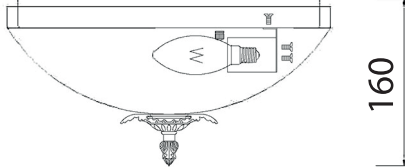

Instruction

Collection: Wall & Ceiling
Series: Speria
Model: C900-CL-03-W
Ceiling lamp

Ø420

3 x E14 (40w)

MAYTONI
DECORATIVE LIGHTING

www.maytoni.de