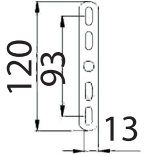

Instruction

Collection: Wall & Ceiling
Series: Speria
Model: C900-CL-03-W
Ceiling lamp

Ø420

3 x E14 (40w)

MAYTONI
DECORATIVE LIGHTING

www.maytoni.de