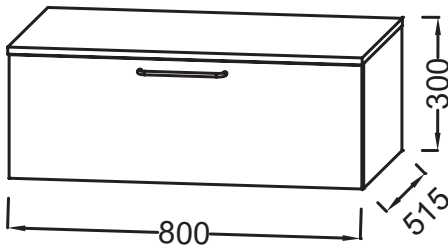

NR4 - Mèlaminé
Marbre blanc

M90 - Mèlaminé
Noir mat

Main features:

Features

- DIMENSIONS: 80 x 0 x 0 cm
- MATERIAL: Lacquer or melamine
- NORMS AND REGULATION: NF
- VERSION: Bronze drawer
- WEIGHT: 22.7 kg
- INSTALLATION TYPE: Wall-hung
- STORAGE TYPE: Drawer
- TYPE OF COORDINATING FURNITURE : Drawer unit

Consumer benefits

- PRACTICAL: Additional storage solution
- SOUND COMFORT: Drawers equipped with a damper close system
- PERFECT FINISH: Wide choice of finishes

Technical drawing

Product Specification: Drawer unit 80 cm, 1 drawer, bronze wire handle. EB2538-R7. Collection: ODÉON RIVE GAUCHE. DIMENSIONS: 80 x 0 x 0 cm. WEIGHT: 22.7 kg. MATERIAL: Lacquer or melamine. INSTALLATION TYPE: Wall-hung. NORMS AND REGULATION: NF. STORAGE TYPE: Drawer. VERSION: Bronze drawer. TYPE OF COORDINATING FURNITURE : Drawer unit.